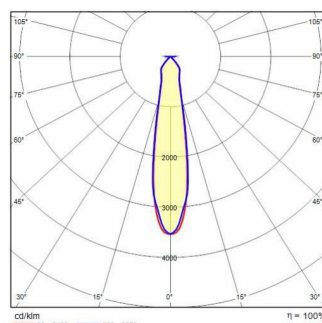

## GUELL 2 C/I

<b>Part number</b>	3115107
<b>Lampholder:</b>	LED
<b>Light source:</b>	LED
<b>Wattage:</b>	101 W
<b>Finishing:</b>	GR-94 / Metallic grey / Textured
<b>Insulation class:</b>	I
<b>IP degree of protection:</b>	IP66
<b>IK-J-xxIP:</b>	IK07 3J xx5
<b>CRI:</b>	80
<b>Colour temperature:</b>	3000
<b>Power factor / COS <math>\Phi</math>:</b>	0.9
<b>Optic:</b>	Circular Intensive optics
<b>Lightsource lumen output (lm):</b>	14118 lm
<b>Luminaire lumen output (lm):</b>	11471 lm
<b>L:</b>	L90
<b>B:</b>	B20
<b>Lifetime:</b>	100000 h
<b>Min. ambient temperature (°C):</b>	-20
<b>Max. ambient temperature (°C):</b>	30
<b>IPEA* (road lighting):</b>	A++
<b>IPEA* (large areas, roundabouts):</b>	A5+
<b>IPEA* (cycle-pedestrian):</b>	A++
<b>IPEA* (green areas):</b>	A++
<b>IPEA* (historic city centers):</b>	A6+
<b>Luminous Intensity Class:</b>	G*6

### Photometric data