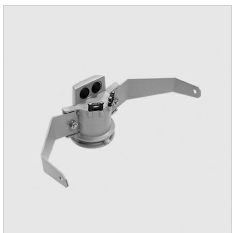

### Description

- LED floodlight for indoor and outdoor, comprising:
- Die-cast aluminium housing, polyester powder coat finish ISO 9227/12944 - ISO 9223 (C5)
  - Extra clear, toughened, flat glass diffuser
  - High-performance polished, oxidised, iridescence-free, aluminium reflector (Al 99.99)
  - Anti-ageing custom moulded silicone sealing gasket(s)
  - Cable gland M20x1.5 for cables  $\varnothing$  10-  $\varnothing$  14 mm
  - High asymmetrical distributions low-glare optic options available (A50/W versions)
  - Stainless steel locking hardware
  - Fully integrated stainless steel aluminium spring clips
  - Powder-coated steel tiltable bracket
  - Openable and maintainable luminaire (future-proof)
  - Dimmable ballast available. Consult factory
  - Other colour temperatures (CCT) and colour rendering index (CRI) options available. Consult factory
  - For integral surge protection device (SPD) against mains overvoltages up to 10 kV (CM/DM) consult factory
  - Photometric data measure according to UNI EN 13032-4 and IES LM-79-08
  - Design by GIORGIO LODI

### GUELL 2

14173502  
Protective grid GUELL 2

14174220  
Connection box IP 66

14173394  
Wall support 500 mm/19.69" GUELL  
1/2  
  
Metallic grey

14173494  
Wall support 1000 mm/39.37" GUELL  
1/2  
  
Metallic grey

14174094  
Single pole top support GUELL 2  
  
Metallic grey

14174194  
Double pole top support GUELL 2  
  
Metallic grey

14460594  
Reinforcing bracket GUELL 2 in  
painted steel. Used to fasten the  
floodlight with a single screw in the  
centre of the bracket  
  
Metallic grey

### GUELL 2 C/I

14476794  
GUELL 2/C frosted glass  
  
Metallic grey