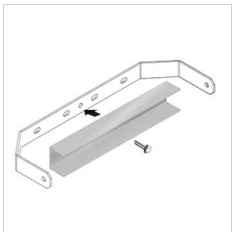

### Description

- LED floodlight for indoor and outdoor, comprising:
- Die-cast aluminium housing, polyester powder coat finish ISO 9227/12944 - ISO 9223 (C5)
  - Extra clear, toughened, flat glass diffuser
  - High-performance polished, oxidised, iridescence-free, aluminium reflector (Al 99.99)
  - Anti-ageing custom moulded silicone sealing gasket(s)
  - Cable gland M20x1.5 for cables  $\varnothing$  10-  $\varnothing$  14 mm
  - High asymmetrical distributions low-glare optic options available (A50/W versions)
  - Stainless steel locking hardware
  - Fully integrated stainless steel aluminium spring clips
  - Powder-coated steel tiltable bracket
  - Openable and maintainable luminaire (future-proof)
  - Dimmable ballast available. Consult factory
  - Other colour temperatures (CCT) and colour rendering index (CRI) options available. Consult factory
  - For integral surge protection device (SPD) against mains overvoltages up to 10 kV (CM/DM) consult factory
  - Photometric data measure according to UNI EN 13032-4 and IES LM-79-08
  - Design by GIORGIO LODI

### GUELL 2

14173502  
Protective grid GUELL 2

14174220  
Connection box IP 66

14173394  
Wall support 500 mm/19.69" GUELL  
1/2  
  
Metallic grey

14173494  
Wall support 1000 mm/39.37" GUELL  
1/2  
  
Metallic grey

14174094  
Single pole top support GUELL 2  
  
Metallic grey

14174194  
Double pole top support GUELL 2  
  
Metallic grey

14460594  
Reinforcing bracket GUELL 2 in  
painted steel. Used to fasten the  
floodlight with a single screw in the  
centre of the bracket  
  
Metallic grey