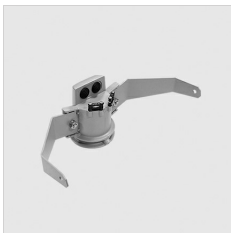

### Description

- LED floodlight for indoor and outdoor, comprising:
- Die-cast aluminium housing, polyester powder coat finish ISO 9227/12944 - ISO 9223 (C5)
  - Extra clear, toughened, flat glass diffuser
  - High-performance polished, oxidised, iridescence-free, aluminium reflector (Al 99.99)
  - Anti-ageing custom moulded silicone sealing gasket(s)
  - Cable gland M20x1.5 for cables  $\varnothing$  10-  $\varnothing$  14 mm
  - High asymmetrical distributions low-glare optic options available (A50/W versions)
  - Stainless steel locking hardware
  - Fully integrated stainless steel aluminium spring clips
  - Powder-coated steel tiltable bracket
  - Openable and maintainable luminaire (future-proof)
  - Dimmable ballast available. Consult factory
  - Other colour temperatures (CCT) and colour rendering index (CRI) options available. Consult factory
  - For integral surge protection device (SPD) against mains overvoltages up to 10 kV (CM/DM) consult factory
  - Photometric data measure according to UNI EN 13032-4 and IES LM-79-08
  - Design by GIORGIO LODI

### GUELL 2

14173502  
Protective grid GUELL 2

14174220  
Connection box IP 66

14173394  
Wall support 500 mm/19.69" GUELL  
1/2  
  
Metallic grey

14173494  
Wall support 1000 mm/39.37" GUELL  
1/2  
  
Metallic grey

14174094  
Single pole top support GUELL 2  
  
Metallic grey

14174194  
Double pole top support GUELL 2  
  
Metallic grey

14460594  
Reinforcing bracket GUELL 2 in  
painted steel. Used to fasten the  
floodlight with a single screw in the  
centre of the bracket  
  
Metallic grey

### GUELL 2 C/I

14476794  
GUELL 2/C frosted glass  
  
Metallic grey