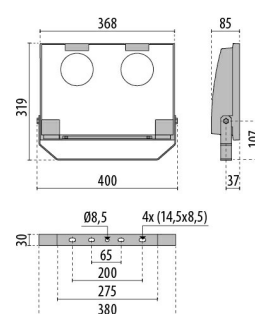

## GUELL 2 C/I

<b>Part number</b>	3115109
<b>Lampholder:</b>	LED
<b>Light source:</b>	LED
<b>Wattage:</b>	101 W
<b>Finishing:</b>	GR-94 / Metallic grey / Textured
<b>Insulation class:</b>	I
<b>IP degree of protection:</b>	IP66
<b>IK-J-xxIP:</b>	IK07 3J xx5
<b>CRI:</b>	70
<b>Colour temperature:</b>	5000
<b>Power factor / COS <math>\Phi</math>:</b>	0.9
<b>Optic:</b>	Circular Intensive optics
<b>Lightsource lumen output (lm):</b>	15638 lm
<b>Luminaire lumen output (lm):</b>	13015 lm
<b>L:</b>	L90
<b>B:</b>	B20
<b>Lifetime:</b>	100000 h
<b>Min. ambient temperature (°C):</b>	-20
<b>Max. ambient temperature (°C):</b>	30
<b>IPEA* (road lighting):</b>	A4+
<b>IPEA* (large areas, roundabouts):</b>	A7+
<b>IPEA* (cycle-pedestrian):</b>	A4+
<b>IPEA* (green areas):</b>	A4+
<b>IPEA* (historic city centers):</b>	A9+
<b>Luminous Intensity Class:</b>	G*6

### Technical drawings