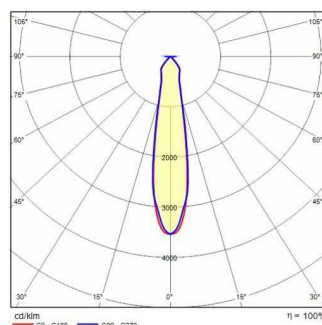

## GUELL 2 C/I

<b>Part number</b>	3115109
<b>Lampholder:</b>	LED
<b>Light source:</b>	LED
<b>Wattage:</b>	101 W
<b>Finishing:</b>	GR-94 / Metallic grey / Textured
<b>Insulation class:</b>	I
<b>IP degree of protection:</b>	IP66
<b>IK-J-xxIP:</b>	IK07 3J xx5
<b>CRI:</b>	70
<b>Colour temperature:</b>	5000
<b>Power factor / COS <math>\Phi</math>:</b>	0.9
<b>Optic:</b>	Circular Intensive optics
<b>Lightsource lumen output (lm):</b>	15638 lm
<b>Luminaire lumen output (lm):</b>	13015 lm
<b>L:</b>	L90
<b>B:</b>	B20
<b>Lifetime:</b>	100000 h
<b>Min. ambient temperature (°C):</b>	-20
<b>Max. ambient temperature (°C):</b>	30
<b>IPEA* (road lighting):</b>	A4+
<b>IPEA* (large areas, roundabouts):</b>	A7+
<b>IPEA* (cycle-pedestrian):</b>	A4+
<b>IPEA* (green areas):</b>	A4+
<b>IPEA* (historic city centers):</b>	A9+
<b>Luminous Intensity Class:</b>	G*6

### Photometric data