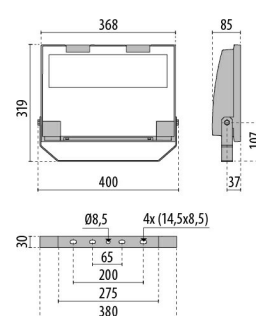

GUELL 2 S/W

Part number	3115113
Lampholder:	LED
Light source:	LED
Wattage:	103 W
Finishing:	GR-94 / Metallic grey / Textured
Insulation class:	I
IP degree of protection:	IP66
IK-J-xxIP:	IK07 3J xx5
CRI:	80
Colour temperature:	4000
Power factor / COS Φ:	0.9
Optic:	Symmetric Wide optics
Lightsource lumen output (lm):	16198 lm
Luminaire lumen output (lm):	13233 lm
L:	L90
B:	B20
Lifetime:	80000 h
Min. ambient temperature (°C):	-20
Max. ambient temperature (°C):	30
IPEA* (road lighting):	A4+
IPEA* (large areas, roundabouts):	A7+
IPEA* (cycle-pedestrian):	A4+
IPEA* (green areas):	A4+
IPEA* (historic city centers):	A8+
Luminous Intensity Class:	G*6

Description

- LED floodlight for indoor and outdoor, comprising:
- Die-cast aluminium housing, polyester powder coat finish ISO 9227/12944 - ISO 9223 (C5)
 - Extra clear, toughened, flat glass diffuser
 - High-performance polished, oxidised, iridescence-free, aluminium reflector (Al 99.99)
 - Anti-ageing custom moulded silicone sealing gasket(s)
 - Cable gland M20x1.5 for cables \varnothing 10- \varnothing 14 mm
 - High asymmetrical distributions low-glare optic options available (A50/W versions)
 - Stainless steel locking hardware
 - Fully integrated stainless steel aluminium spring clips
 - Powder-coated steel tiltable bracket
 - Openable and maintainable luminaire (future-proof)
 - Dimmable ballast available. Consult factory
 - Other colour temperatures (CCT) and colour rendering index (CRI) options available. Consult factory
 - For integral surge protection device (SPD) against mains overvoltages up to 10 kV (CM/DM) consult factory
 - Photometric data measure according to UNI EN 13032-4 and IES LM-79-08
 - Design by GIORGIO LODI

Photometric data

Technical drawings

OPTIONAL ACCESSORIES

GUELL 2

14173502
Protective grid GUELL 2

14174220
Connection box IP 66

14173394
Wall support 500 mm/19.69" GUELL
1/2

Metallic grey