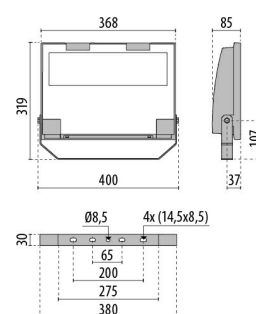

GUELL 2 S/W

Part number	3115117
Lampholder:	LED
Light source:	LED
Wattage:	74 W
Finishing:	GR-94 / Metallic grey / Textured
Insulation class:	I
IP degree of protection:	IP66
IK-J-xxIP:	IK07 3J xx5
CRI:	70
Colour temperature:	5000
Power factor / COS Φ:	0.9
Optic:	Symmetric Wide optics
Lightsource lumen output (lm):	12413 lm
Luminaire lumen output (lm):	11254 lm
L:	L90
B:	B20
Lifetime:	80000 h
Min. ambient temperature (°C):	-20
Max. ambient temperature (°C):	30
IPEA* (road lighting):	A9+
IPEA* (large areas, roundabouts):	A10+
IPEA* (cycle-pedestrian):	A8+
IPEA* (green areas):	A8+
IPEA* (historic city centers):	A14+
Luminous Intensity Class:	G*6

Description

- LED floodlight for indoor and outdoor, comprising:
- Die-cast aluminium housing, polyester powder coat finish ISO 9227/12944 - ISO 9223 (C5)
 - Extra clear, toughened, flat glass diffuser
 - High-performance polished, oxidised, iridescence-free, aluminium reflector (Al 99.99)
 - Anti-ageing custom moulded silicone sealing gasket(s)
 - Cable gland M20x1.5 for cables \varnothing 10- \varnothing 14 mm
 - High asymmetrical distributions low-glare optic options available (A50/W versions)
 - Stainless steel locking hardware
 - Fully integrated stainless steel aluminium spring clips
 - Powder-coated steel tiltable bracket
 - Openable and maintainable luminaire (future-proof)
 - Dimmable ballast available. Consult factory
 - Other colour temperatures (CCT) and colour rendering index (CRI) options available. Consult factory
 - For integral surge protection device (SPD) against mains overvoltages up to 10 kV (CM/DM) consult factory
 - Photometric data measure according to UNI EN 13032-4 and IES LM-79-08
 - Design by GIORGIO LODI

Photometric data

Technical drawings

OPTIONAL ACCESSORIES

GUELL 2

14173502
Protective grid GUELL 2

14174220
Connection box IP 66

14173394
Wall support 500 mm/19.69" GUELL
1/2

Metallic grey