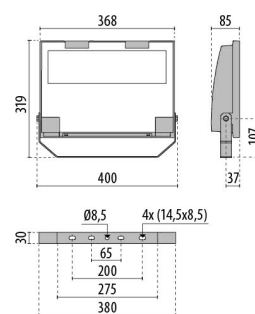

GUELL 2 S/W

Part number	3115118
Lampholder:	LED
Light source:	LED
Wattage:	74 W
Finishing:	GR-94 / Metallic grey / Textured
Insulation class:	I
IP degree of protection:	IP66
IK-J-xxIP:	IK07 3J xx5
CRI:	80
Colour temperature:	4000
Power factor / COS Φ:	0.9
Optic:	Symmetric Wide optics
Lightsource lumen output (lm):	12148 lm
Luminaire lumen output (lm):	10463 lm
L:	L90
B:	B20
Lifetime:	80000 h
Min. ambient temperature (°C):	-20
Max. ambient temperature (°C):	30
IPEA* (road lighting):	A7+
IPEA* (large areas, roundabouts):	A9+
IPEA* (cycle-pedestrian):	A6+
IPEA* (green areas):	A6+
IPEA* (historic city centers):	A12+
Luminous Intensity Class:	G*6

Photometric data

Technical drawings

OPTIONAL ACCESSORIES

GUELL 2

14173502
Protective grid GUELL 2

14174220
Connection box IP 66

14173394
Wall support 500 mm/19.69" GUELL
1/2

Metallic grey