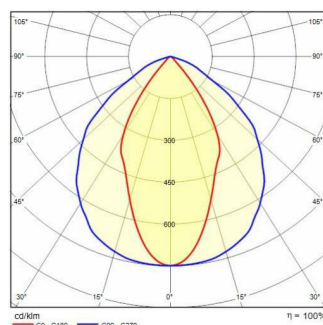

Photometric data