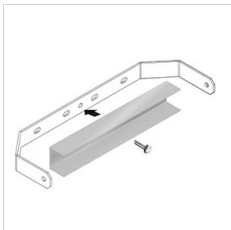

Description

- LED floodlight for indoor and outdoor, comprising:
- Die-cast aluminium housing, polyester powder coat finish ISO 9227/12944 - ISO 9223 (C5)
 - Extra clear, toughened, flat glass diffuser
 - High-performance polished, oxidised, iridescence-free, aluminium reflector (Al 99.99)
 - Anti-ageing custom moulded silicone sealing gasket(s)
 - Cable gland M20x1.5 for cables \varnothing 10- \varnothing 14 mm
 - High asymmetrical distributions low-glare optic options available (A50/W versions)
 - Stainless steel locking hardware
 - Fully integrated stainless steel aluminium spring clips
 - Powder-coated steel tiltable bracket
 - Openable and maintainable luminaire (future-proof)
 - Dimmable ballast available. Consult factory
 - Other colour temperatures (CCT) and colour rendering index (CRI) options available. Consult factory
 - For integral surge protection device (SPD) against mains overvoltages up to 10 kV (CM/DM) consult factory
 - Photometric data measure according to UNI EN 13032-4 and IES LM-79-08
 - Design by GIORGIO LODI

Photometric data

Technical drawings

OPTIONAL ACCESSORIES

GUELL 2

14173502
Protective grid GUELL 2

14174220
Connection box IP 66

14173394
Wall support 500 mm/19.69" GUELL
1/2

Metallic grey

14173494
Wall support 1000 mm/39.37" GUELL
1/2

Metallic grey

14174094
Single pole top support GUELL 2

Metallic grey

14174194
Double pole top support GUELL 2

Metallic grey

14460594
Reinforcing bracket GUELL 2 in
painted steel. Used to fasten the
floodlight with a single screw in the
centre of the bracket