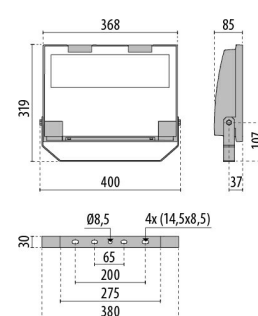

GUELL 2 A/W

Part number	3115123
Lampholder:	LED
Light source:	LED
Wattage:	103 W
Finishing:	GR-94 / Metallic grey / Textured
Insulation class:	I
IP degree of protection:	IP66
IK-J-xxIP:	IK07 3J xx5
CRI:	80
Colour temperature:	3000
Power factor / COS Φ:	0.9
Optic:	Asymmetric Wide optics
Lightsource lumen output (lm):	15320 lm
Luminaire lumen output (lm):	12619 lm
L:	L90
B:	B20
Lifetime:	80000 h
Min. ambient temperature (°C):	-20
Max. ambient temperature (°C):	30
IPEA* (road lighting):	A3+
IPEA* (large areas, roundabouts):	A6+
IPEA* (cycle-pedestrian):	A3+
IPEA* (green areas):	A3+
IPEA* (historic city centers):	A7+
Luminous Intensity Class:	G*6

Photometric data

Technical drawings

OPTIONAL ACCESSORIES

GUELL 2

14173502
Protective grid GUELL 2

14174220
Connection box IP 66

14173394
Wall support 500 mm/19.69" GUELL
1/2

Metallic grey