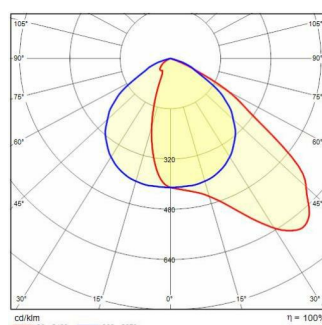

Photometric data