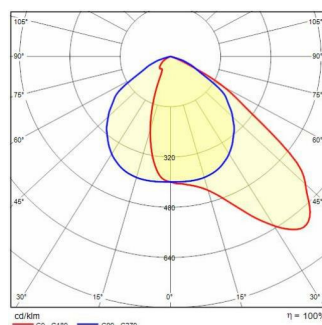

## GUELL 2 A/W

<b>Part number</b>	3115124
<b>Lampholder:</b>	LED
<b>Light source:</b>	LED
<b>Wattage:</b>	103 W
<b>Finishing:</b>	GR-94 / Metallic grey / Textured
<b>Insulation class:</b>	I
<b>IP degree of protection:</b>	IP66
<b>IK-J-xxIP:</b>	IK07 3J xx5
<b>CRI:</b>	70
<b>Colour temperature:</b>	5000
<b>Power factor / COS <math>\Phi</math>:</b>	0.9
<b>Optic:</b>	Asymmetric Wide optics
<b>Lightsource lumen output (lm):</b>	17247 lm
<b>Luminaire lumen output (lm):</b>	14203 lm
<b>L:</b>	L90
<b>B:</b>	B20
<b>Lifetime:</b>	80000 h
<b>Min. ambient temperature (°C):</b>	-20
<b>Max. ambient temperature (°C):</b>	30
<b>IPEA* (road lighting):</b>	A5+
<b>IPEA* (large areas, roundabouts):</b>	A8+
<b>IPEA* (cycle-pedestrian):</b>	A5+
<b>IPEA* (green areas):</b>	A5+
<b>IPEA* (historic city centers):</b>	A10+
<b>Luminous Intensity Class:</b>	G*6

### Photometric data