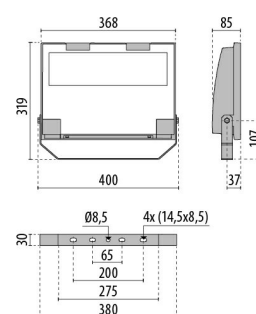

## GUELL 2 A/W

<b>Part number</b>	3115124
<b>Lampholder:</b>	LED
<b>Light source:</b>	LED
<b>Wattage:</b>	103 W
<b>Finishing:</b>	GR-94 / Metallic grey / Textured
<b>Insulation class:</b>	I
<b>IP degree of protection:</b>	IP66
<b>IK-J-xxIP:</b>	IK07 3J xx5
<b>CRI:</b>	70
<b>Colour temperature:</b>	5000
<b>Power factor / COS <math>\Phi</math>:</b>	0.9
<b>Optic:</b>	Asymmetric Wide optics
<b>Lightsource lumen output (lm):</b>	17247 lm
<b>Luminaire lumen output (lm):</b>	14203 lm
<b>L:</b>	L90
<b>B:</b>	B20
<b>Lifetime:</b>	80000 h
<b>Min. ambient temperature (°C):</b>	-20
<b>Max. ambient temperature (°C):</b>	30
<b>IPEA* (road lighting):</b>	A5+
<b>IPEA* (large areas, roundabouts):</b>	A8+
<b>IPEA* (cycle-pedestrian):</b>	A5+
<b>IPEA* (green areas):</b>	A5+
<b>IPEA* (historic city centers):</b>	A10+
<b>Luminous Intensity Class:</b>	G*6

### Technical drawings