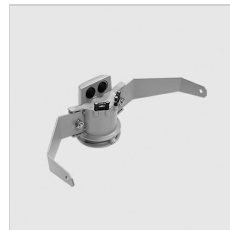

## GUELL 2.5 C/IW

<b>Part number</b>	3101130
<b>Lampholder:</b>	LED
<b>Light Source:</b>	LED
<b>Wattage:</b>	158 W
<b>Finish:</b>	GR-94 / Metallic grey / Textured
<b>Insulation class:</b>	I
<b>Degree of protection:</b>	IP66
<b>IK-J-xxIP:</b>	IK07 3J xx5
<b>CRI:</b>	80
<b>Kelvin:</b>	4000
<b>Power factor:</b>	COS $\phi$ $\geq$ 0,9
<b>Optic:</b>	Wide circle intensive reflector
<b>Lightsource lumen output:</b>	21921 lm
<b>Luminaire lumen output:</b>	16149 lm
<b>L:</b>	L70
<b>B:</b>	B10
<b>Lifetime:</b>	130000 h
<b>Ta MIN luminaire:</b>	-20°
<b>Ta MAX luminaire:</b>	30°
<b>ULR:</b>	0%
<b>IPEA* (Street Lighting):</b>	A+
<b>IPEA* (Area Lighting):</b>	A4+
<b>IPEA* (Cycle/Pedestrian Lighting):</b>	A+
<b>IPEA* (Green Areas):</b>	A+
<b>IPEA* (Historical Areas):</b>	A6+
<b>Luminous Intensity Class:</b>	G*6

### Description

- LED floodlight for indoor and outdoor lighting, comprising:
- Die-cast aluminium housing chemically pre-treated and painted with polyester powder coating ISO 9227
  - Flat tempered glass diffuser
  - Very high performance reflectors made of 99.99% plated aluminium, polished, oxidised and free of iridescence
  - Anti-ageing silicone gasket
  - Cable gland M20x1.5 for cables  $\varnothing$  10-  $\varnothing$  14 mm
  - Stainless steel external screws
  - Fully integrated stainless steel aluminium spring clips
  - Powder coated steel bracket
  - Integral surge protection device (SPD) against mains overvoltages up to 10 kV
  - Consult factory for other colour temperatures and colour rendering index
  - Photometric data measure according to UNI EN 13032-4 and IES LM-79-08

### Technical drawings

14012294  
Steel 'U' bolt clamp for Ø60-80mm  
poles painted aluminium grey

Metallic grey

### GUELL 2.5

310965  
Protective grid GUELL 2.5

310982  
Wall mount support 1000 mm

Metallic grey

310967  
Double pole top support GUELL 2.5

Metallic grey

310966  
Single pole top support GUELL 2.5

Metallic grey