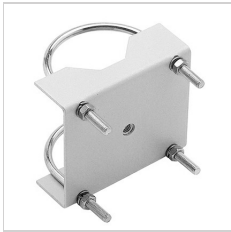

## GUELL 2.5 C/IW

<b>Part number</b>	3101130
<b>Lampholder:</b>	LED
<b>Light Source:</b>	LED
<b>Wattage:</b>	158 W
<b>Finish:</b>	GR-94 / Metallic grey / Textured
<b>Insulation class:</b>	I
<b>Degree of protection:</b>	IP66
<b>IK-J-xxIP:</b>	IK07 3J xx5
<b>CRI:</b>	80
<b>Kelvin:</b>	4000
<b>Power factor:</b>	COS $\phi$ $\geq$ 0,9
<b>Optic:</b>	Wide circle intensive reflector
<b>Lightsource lumen output:</b>	21921 lm
<b>Luminaire lumen output:</b>	16149 lm
<b>L:</b>	L70
<b>B:</b>	B10
<b>Lifetime:</b>	130000 h
<b>Ta MIN luminaire:</b>	-20°
<b>Ta MAX luminaire:</b>	30°
<b>ULR:</b>	0%
<b>IPEA* (Street Lighting):</b>	A+
<b>IPEA* (Area Lighting):</b>	A4+
<b>IPEA* (Cycle/Pedestrian Lighting):</b>	A+
<b>IPEA* (Green Areas):</b>	A+
<b>IPEA* (Historical Areas):</b>	A6+
<b>Luminous Intensity Class:</b>	G*6

### Description

- LED floodlight for indoor and outdoor lighting, comprising:
- Die-cast aluminium housing chemically pre-treated and painted with polyester powder coating ISO 9227
  - Flat tempered glass diffuser
  - Very high performance reflectors made of 99.99% plated aluminium, polished, oxidised and free of iridescence
  - Anti-ageing silicone gasket
  - Cable gland M20x1.5 for cables  $\varnothing$  10-  $\varnothing$  14 mm
  - Stainless steel external screws
  - Fully integrated stainless steel aluminium spring clips
  - Powder coated steel bracket
  - Integral surge protection device (SPD) against mains overvoltages up to 10 kV
  - Consult factory for other colour temperatures and colour rendering index
  - Photometric data measure according to UNI EN 13032-4 and IES LM-79-08

### Technical drawings

14012294  
Steel 'U' bolt clamp for Ø60-80mm  
poles painted aluminium grey

Metallic grey

### GUELL 2.5

310965  
Protective grid GUELL 2.5

310982  
Wall mount support 1000 mm

Metallic grey

310967  
Double pole top support GUELL 2.5

Metallic grey

310966  
Single pole top support GUELL 2.5

Metallic grey