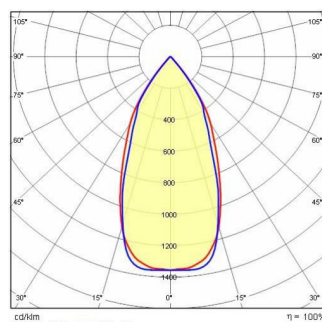

## GUELL 2.5 C/IW

<b>Part number</b>	3101130
<b>Lampholder:</b>	LED
<b>Light Source:</b>	LED
<b>Wattage:</b>	158 W
<b>Finish:</b>	GR-94 / Metallic grey / Textured
<b>Insulation class:</b>	I
<b>Degree of protection:</b>	IP66
<b>IK-J-xxIP:</b>	IK07 3J xx5
<b>CRI:</b>	80
<b>Kelvin:</b>	4000
<b>Power factor:</b>	COS $\phi$ $\geq$ 0,9
<b>Optic:</b>	Wide circle intensive reflector
<b>Lightsource lumen output:</b>	21921 lm
<b>Luminaire lumen output:</b>	16149 lm
<b>L:</b>	L70
<b>B:</b>	B10
<b>Lifetime:</b>	130000 h
<b>Ta MIN luminaire:</b>	-20°
<b>Ta MAX luminaire:</b>	30°
<b>ULR:</b>	0%
<b>IPEA* (Street Lighting):</b>	A+
<b>IPEA* (Area Lighting):</b>	A4+
<b>IPEA* (Cycle/Pedestrian Lighting):</b>	A+
<b>IPEA* (Green Areas):</b>	A+
<b>IPEA* (Historical Areas):</b>	A6+
<b>Luminous Intensity Class:</b>	G*6

### Photometric data