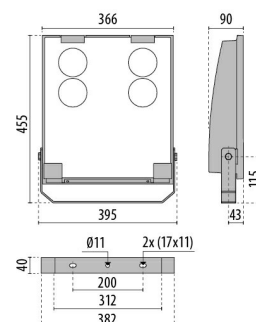

## GUELL 2.5 C/IW

<b>Part number</b>	3101130
<b>Lampholder:</b>	LED
<b>Light Source:</b>	LED
<b>Wattage:</b>	158 W
<b>Finish:</b>	GR-94 / Metallic grey / Textured
<b>Insulation class:</b>	I
<b>Degree of protection:</b>	IP66
<b>IK-J-xxIP:</b>	IK07 3J xx5
<b>CRI:</b>	80
<b>Kelvin:</b>	4000
<b>Power factor:</b>	COS $\phi$ $\geq$ 0,9
<b>Optic:</b>	Wide circle intensive reflector
<b>Lightsource lumen output:</b>	21921 lm
<b>Luminaire lumen output:</b>	16149 lm
<b>L:</b>	L70
<b>B:</b>	B10
<b>Lifetime:</b>	130000 h
<b>Ta MIN luminaire:</b>	-20°
<b>Ta MAX luminaire:</b>	30°
<b>ULR:</b>	0%
<b>IPEA* (Street Lighting):</b>	A+
<b>IPEA* (Area Lighting):</b>	A4+
<b>IPEA* (Cycle/Pedestrian Lighting):</b>	A+
<b>IPEA* (Green Areas):</b>	A+
<b>IPEA* (Historical Areas):</b>	A6+
<b>Luminous Intensity Class:</b>	G*6

### Technical drawings

14012294  
Steel 'U' bolt clamp for Ø60-80mm  
poles painted aluminium grey

Metallic grey