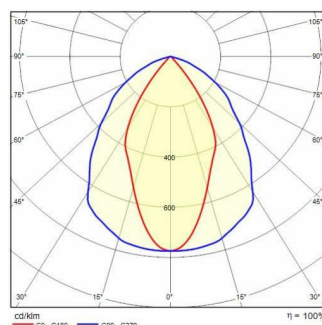

Photometric data