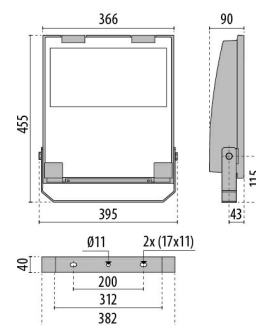

GUELL 2.5 S/W

Part number	3112400
Lampholder:	LED
Light source:	LED
Wattage:	193 W
Finishing:	GR-94 / Metallic grey / Textured
Insulation class:	I
IP degree of protection:	IP66
IK-J-xxIP:	IK07 3J xx5
CRI:	80
Kelvin:	3000
Power factor / COS Φ:	>0.9
Optic:	Symmetric Wide optics
Lightsource lumen output (lm):	28906 lm
Luminaire lumen output (lm):	24063 lm
L:	L90
B:	B20
Lifetime:	50000 h
Min. ambient temperature (°C):	-40
Max. ambient temperature (°C):	40
IPEA* (road lighting):	A+
IPEA* (large areas, roundabouts):	A5+
IPEA* (cycle-pedestrian):	A++
IPEA* (green areas):	A++
IPEA* (historic city centers):	A6+
Luminous Intensity Class:	G*6

Photometric data

Technical drawings

OPTIONAL ACCESSORIES

GUELL 2.5

310965
Protective grid GUELL 2.5

310982
Wall mount support 1000 mm
Metallic grey

310966
Single pole top support GUELL 2.5
Metallic grey

310967
Double pole top support GUELL 2.5
Metallic grey

14012294
Steel 'U' bolt clamp for Ø 60-80 mm
poles painted aluminium grey
Metallic grey