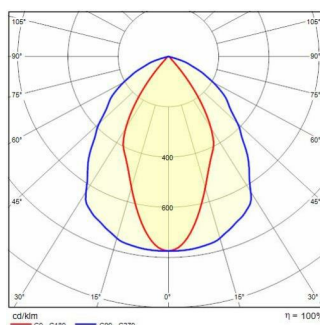

Photometric data