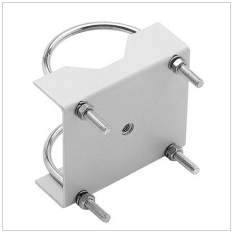

Description

- LED floodlight for indoor and outdoor, comprising:
- Die-cast aluminium housing, polyester powder coat finish ISO 9227/12944 - ISO 9223 (C5)
 - Extra clear, toughened, flat glass diffuser
 - High-performance polished, oxidised, iridescence-free, aluminium reflector (Al 99.99)
 - Anti-ageing custom moulded silicone sealing gasket(s)
 - Cable gland M20x1.5 for cables Ø 10- Ø 14 mm
 - Stainless steel locking hardware
 - Fully integrated stainless steel aluminium spring clips
 - Powder-coated steel tiltable bracket
 - ON/OFF, DALI and 1-10V version available. Consult Factory
 - Integral surge protection device (SPD) against mains overvoltages up to 10 kV (CM/DM)
 - High asymmetrical distributions low-glare optic options available (A50/W versions)
 - Openable and maintainable luminaire (future-proof)
 - Other colour temperatures (CCT) and colour rendering index (CRI) options available.
- Consult factory
- Photometric data measure according to UNI EN 13032-4 and IES LM-79-08
 - Design by GIORGIO LODI

Photometric data

Technical drawings

OPTIONAL ACCESSORIES

GUELL 2.5

310965
Protective grid GUELL 2.5

310982
Wall mount support 1000 mm
Metallic grey

310966
Single pole top support GUELL 2.5
Metallic grey

310967
Double pole top support GUELL 2.5
Metallic grey

14012294
Steel 'U' bolt clamp for Ø 60-80 mm
poles painted aluminium grey
Metallic grey