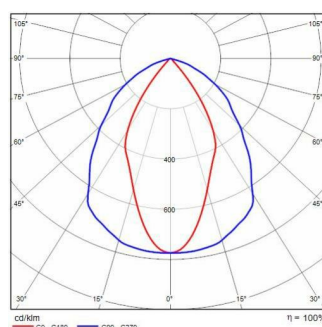

Photometric data