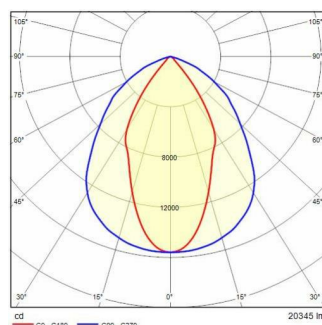

Photometric data