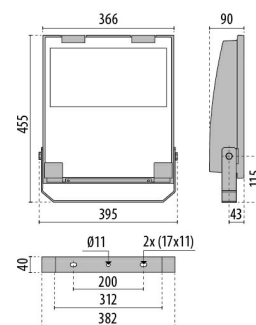

GUELL 2.5 S/W

Part number	3115147
Lampholder:	LED
Light source:	LED
Wattage:	154 W
Finishing:	GR-94 / Metallic grey / Textured
Insulation class:	I
IP degree of protection:	IP66
IK-J-xxIP:	IK07 3J xx5
CRI:	80
Kelvin:	4000
Power factor / COS Φ:	0.9
Optic:	Symmetric Wide optics
Lightsource lumen output (lm):	24200 lm
Luminaire lumen output (lm):	20345 lm
L:	L90
B:	B20
Lifetime:	65000 h
Min. ambient temperature (°C):	-20
Max. ambient temperature (°C):	40
IPEA* (road lighting):	A3+
IPEA* (large areas, roundabouts):	A7+
IPEA* (cycle-pedestrian):	A4+
IPEA* (green areas):	A4+
IPEA* (historic city centers):	A9+
Luminous Intensity Class:	G*6

Photometric data

Technical drawings

OPTIONAL ACCESSORIES

GUELL 2.5

310965
Protective grid GUELL 2.5

310982
Wall mount support 1000 mm
Metallic grey

310966
Single pole top support GUELL 2.5
Metallic grey

310967
Double pole top support GUELL 2.5
Metallic grey

14012294
Steel 'U' bolt clamp for Ø 60-80 mm
poles painted aluminium grey
Metallic grey

GUELL 2.5 S/W

310961
Louvre GUELL 2.5 Symmetrical

GUELL 2.5 S/W - GUELL 2.5 A/W

310964
GUELL 2.5 frosted glass
Metallic grey