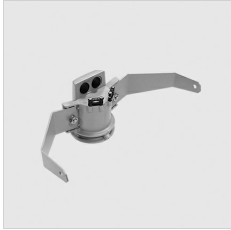

GUELL 2.5 S/W

Part number	3115148
Lampholder:	LED
Light source:	LED
Wattage:	154 W
Finishing:	GR-94 / Metallic grey / Textured
Insulation class:	I
IP degree of protection:	IP66
IK-J-xxIP:	IK07 3J xx5
CRI:	80
Kelvin:	3000
Power factor / COS Φ:	0.9
Optic:	Symmetric Wide optics
Lightsource lumen output (lm):	22900 lm
Luminaire lumen output (lm):	18843 lm
L:	L90
B:	B20
Lifetime:	65000 h
Min. ambient temperature (°C):	-20
Max. ambient temperature (°C):	40
IPEA* (road lighting):	A++
IPEA* (large areas, roundabouts):	A5+
IPEA* (cycle-pedestrian):	A++
IPEA* (green areas):	A++
IPEA* (historic city centers):	A7+
Luminous Intensity Class:	G*6

Description

- LED floodlight for indoor and outdoor, comprising:
- Die-cast aluminium housing, polyester powder coat finish ISO 9227/12944 - ISO 9223 (C5)
 - Extra clear, toughened, flat glass diffuser
 - High-performance polished, oxidised, iridescence-free, aluminium reflector (Al 99.99)
 - Anti-ageing custom moulded silicone sealing gasket(s)
 - Cable gland M20x1.5 for cables Ø 10- Ø 14 mm
 - Stainless steel locking hardware
 - Fully integrated stainless steel aluminium spring clips
 - Powder-coated steel tiltable bracket
 - ON/OFF, DALI and 1-10V version available. Consult Factory
 - Integral surge protection device (SPD) against mains overvoltages up to 10 kV (CM/DM)
 - High asymmetrical distributions low-glare optic options available (A50/W versions)
 - Openable and maintainable luminaire (future-proof)
 - Other colour temperatures (CCT) and colour rendering index (CRI) options available. Consult factory
 - Photometric data measure according to UNI EN 13032-4 and IES LM-79-08
 - Design by GIORGIO LODI

Photometric data

Technical drawings

OPTIONAL ACCESSORIES

GUELL 2.5

310965
Protective grid GUELL 2.5

310982
Wall mount support 1000 mm
Metallic grey

310966
Single pole top support GUELL 2.5
Metallic grey

310967
Double pole top support GUELL 2.5
Metallic grey