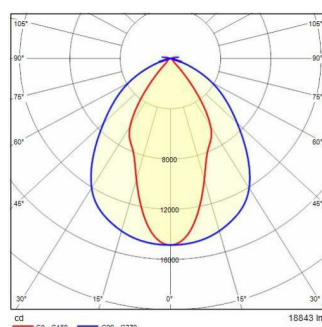

Photometric data