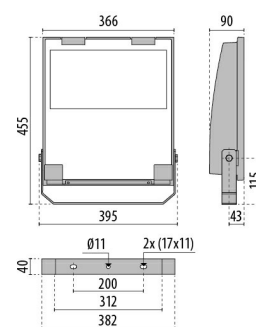

Technical drawings