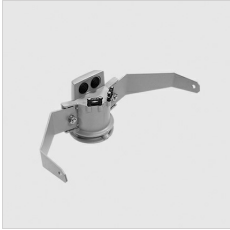

### Description

- LED floodlight for indoor and outdoor, comprising:
- Die-cast aluminium housing, polyester powder coat finish ISO 9227/12944 - ISO 9223 (C5)
  - Extra clear, toughened, flat glass diffuser
  - High-performance polished, oxidised, iridescence-free, aluminium reflector (Al 99.99)
  - Anti-ageing custom moulded silicone sealing gasket(s)
  - Cable gland M20x1.5 for cables  $\varnothing$  10-  $\varnothing$  14 mm
  - Stainless steel locking hardware
  - Fully integrated stainless steel aluminium spring clips
  - Powder-coated steel tiltable bracket
  - ON/OFF, DALI and 1-10V version available. Consult Factory
  - Integral surge protection device (SPD) against mains overvoltages up to 10 kV (CM/DM)
  - High asymmetrical distributions low-glare optic options available (A50/W versions)
  - Openable and maintainable luminaire (future-proof)
  - Other colour temperatures (CCT) and colour rendering index (CRI) options available. Consult factory
  - Photometric data measure according to UNI EN 13032-4 and IES LM-79-08
  - Design by GIORGIO LODI

### GUELL 2.5

310965  
Protective grid GUELL 2.5

310982  
Wall mount support 1000 mm  
Metallic grey

310966  
Single pole top support GUELL 2.5  
Metallic grey

310967  
Double pole top support GUELL 2.5  
Metallic grey

14012294  
Steel 'U' bolt clamp for Ø 60-80 mm  
poles painted aluminium grey  
Metallic grey