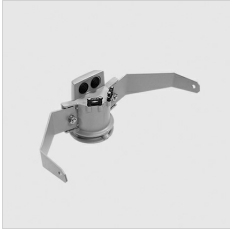

14012294
Steel 'U' bolt clamp for Ø 60-80 mm
poles painted aluminium grey
Metallic grey

310966
Single pole top support GUELL 2.5
Metallic grey