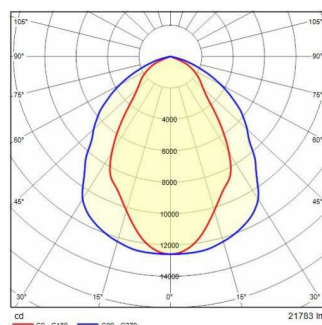

Photometric data