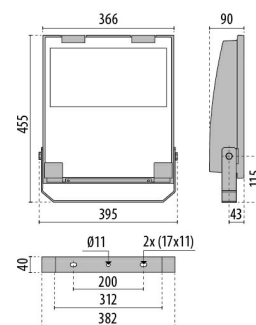

Technical drawings