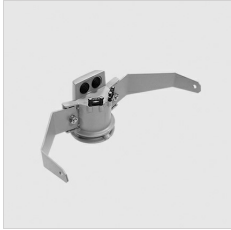

GUELL 2.5 S/W

Part number	3115151
Lampholder:	LED
Light source:	LED
Wattage:	156 W
Finishing:	GR-94 / Metallic grey / Textured
Insulation class:	I
IP degree of protection:	IP66
IK-J-xxIP:	IK07 3J xx5
CRI:	80
Kelvin:	3000
Power factor / COS Φ:	0.9
Optic:	Symmetric Wide optics
Lightsource lumen output (lm):	22990 lm
Luminaire lumen output (lm):	20440 lm
L:	L90
B:	B20
Lifetime:	65000 h
Min. ambient temperature (°C):	-20
Max. ambient temperature (°C):	40
IPEA* (road lighting):	A3+
IPEA* (large areas, roundabouts):	A7+
IPEA* (cycle-pedestrian):	A3+
IPEA* (green areas):	A3+
IPEA* (historic city centers):	A9+
Luminous Intensity Class:	G*6

Description

- LED floodlight for indoor and outdoor, comprising:
- Die-cast aluminium housing, polyester powder coat finish ISO 9227/12944 - ISO 9223 (C5)
 - Extra clear, toughened, flat glass diffuser
 - High-performance polished, oxidised, iridescence-free, aluminium reflector (Al 99.99)
 - Anti-ageing custom moulded silicone sealing gasket(s)
 - Cable gland M20x1.5 for cables Ø 10- Ø 14 mm
 - Stainless steel locking hardware
 - Fully integrated stainless steel aluminium spring clips
 - Powder-coated steel tiltable bracket
 - ON/OFF, DALI and 1-10V version available. Consult Factory
 - Integral surge protection device (SPD) against mains overvoltages up to 10 kV (CM/DM)
 - High asymmetrical distributions low-glare optic options available (A50/W versions)
 - Openable and maintainable luminaire (future-proof)
 - Other colour temperatures (CCT) and colour rendering index (CRI) options available.
- Consult factory
- Photometric data measure according to UNI EN 13032-4 and IES LM-79-08
 - Design by GIORGIO LODI

Photometric data

Technical drawings

OPTIONAL ACCESSORIES

GUELL 2.5

310965
Protective grid GUELL 2.5

310982
Wall mount support 1000 mm
Metallic grey

310966
Single pole top support GUELL 2.5
Metallic grey

310967
Double pole top support GUELL 2.5
Metallic grey