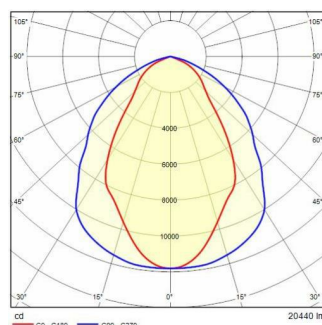

Photometric data