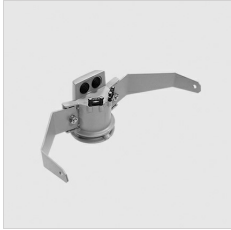

### Description

- LED floodlight for indoor and outdoor, comprising:
- Die-cast aluminium housing, polyester powder coat finish ISO 9227/12944 - ISO 9223 (C5)
  - Extra clear, toughened, flat glass diffuser
  - High-performance polished, oxidised, iridescence-free, aluminium reflector (Al 99.99)
  - Anti-ageing custom moulded silicone sealing gasket(s)
  - Cable gland M20x1.5 for cables  $\varnothing$  10-  $\varnothing$  14 mm
  - Stainless steel locking hardware
  - Fully integrated stainless steel aluminium spring clips
  - Powder-coated steel tiltable bracket
  - ON/OFF, DALI and 1-10V version available. Consult Factory
  - Integral surge protection device (SPD) against mains overvoltages up to 10 kV (CM/DM)
  - High asymmetrical distributions low-glare optic options available (A50/W versions)
  - Openable and maintainable luminaire (future-proof)
  - Other colour temperatures (CCT) and colour rendering index (CRI) options available.
- Consult factory
- Photometric data measure according to UNI EN 13032-4 and IES LM-79-08
  - Design by GIORGIO LODI

### GUELL 2.5

310965  
Protective grid GUELL 2.5

310982  
Wall mount support 1000 mm  
Metallic grey

310966  
Single pole top support GUELL 2.5  
Metallic grey

310967  
Double pole top support GUELL 2.5  
Metallic grey

14012294  
Steel 'U' bolt clamp for Ø 60-80 mm  
poles painted aluminium grey  
Metallic grey