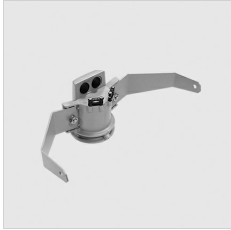

GUELL 2.5 S/W

Part number	3115153
Lampholder:	LED
Light source:	LED
Wattage:	230 W
Finishing:	GR-94 / Metallic grey / Textured
Insulation class:	I
IP degree of protection:	IP66
IK-J-xxIP:	IK07 3J xx5
CRI:	80
Kelvin:	4000
Power factor / COS Φ:	0.9
Optic:	Symmetric Wide optics
Lightsource lumen output (lm):	36440 lm
Luminaire lumen output (lm):	31072 lm
L:	L90
B:	B20
Lifetime:	65000 h
Min. ambient temperature (°C):	-20
Max. ambient temperature (°C):	30
IPEA* (road lighting):	A++
IPEA* (large areas, roundabouts):	A7+
IPEA* (cycle-pedestrian):	A4+
IPEA* (green areas):	A4+
IPEA* (historic city centers):	A8+
Luminous Intensity Class:	G*6

Description

- LED floodlight for indoor and outdoor, comprising:
- Die-cast aluminium housing, polyester powder coat finish ISO 9227/12944 - ISO 9223 (C5)
 - Extra clear, toughened, flat glass diffuser
 - High-performance polished, oxidised, iridescence-free, aluminium reflector (Al 99.99)
 - Anti-ageing custom moulded silicone sealing gasket(s)
 - Cable gland M20x1.5 for cables Ø 10- Ø 14 mm
 - Stainless steel locking hardware
 - Fully integrated stainless steel aluminium spring clips
 - Powder-coated steel tiltable bracket
 - ON/OFF, DALI and 1-10V version available. Consult Factory
 - Integral surge protection device (SPD) against mains overvoltages up to 10 kV (CM/DM)
 - High asymmetrical distributions low-glare optic options available (A50/W versions)
 - Openable and maintainable luminaire (future-proof)
 - Other colour temperatures (CCT) and colour rendering index (CRI) options available.
- Consult factory
- Photometric data measure according to UNI EN 13032-4 and IES LM-79-08
 - Design by GIORGIO LODI

Photometric data

Technical drawings

OPTIONAL ACCESSORIES

GUELL 2.5

310965
Protective grid GUELL 2.5

310982
Wall mount support 1000 mm
Metallic grey

310966
Single pole top support GUELL 2.5
Metallic grey

310967
Double pole top support GUELL 2.5
Metallic grey