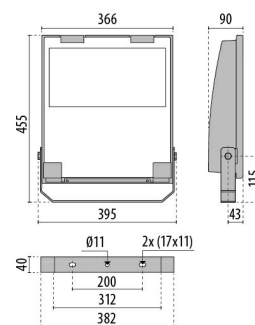

Technical drawings