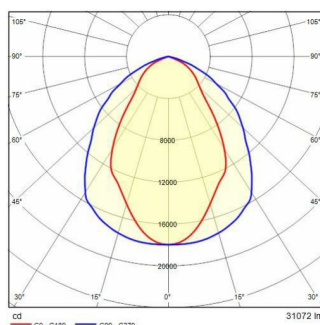

Photometric data