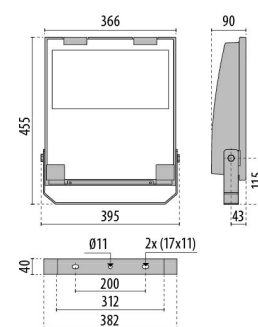

Technical drawings