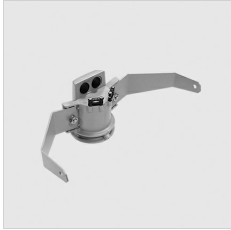

GUELL 2.5 S/W

Part number	3115154
Lampholder:	LED
Light source:	LED
Wattage:	230 W
Finishing:	GR-94 / Metallic grey / Textured
Insulation class:	I
IP degree of protection:	IP66
IK-J-xxIP:	IK07 3J xx5
CRI:	80
Kelvin:	3000
Power factor / COS Φ:	0.9
Optic:	Symmetric Wide optics
Lightsource lumen output (lm):	34480 lm
Luminaire lumen output (lm):	29882 lm
L:	L90
B:	B20
Lifetime:	65000 h
Min. ambient temperature (°C):	-20
Max. ambient temperature (°C):	30
IPEA* (road lighting):	A++
IPEA* (large areas, roundabouts):	A6+
IPEA* (cycle-pedestrian):	A3+
IPEA* (green areas):	A3+
IPEA* (historic city centers):	A7+
Luminous Intensity Class:	G*6

Description

- LED floodlight for indoor and outdoor, comprising:
- Die-cast aluminium housing, polyester powder coat finish ISO 9227/12944 - ISO 9223 (C5)
 - Extra clear, toughened, flat glass diffuser
 - High-performance polished, oxidised, iridescence-free, aluminium reflector (Al 99.99)
 - Anti-ageing custom moulded silicone sealing gasket(s)
 - Cable gland M20x1.5 for cables Ø 10- Ø 14 mm
 - Stainless steel locking hardware
 - Fully integrated stainless steel aluminium spring clips
 - Powder-coated steel tiltable bracket
 - ON/OFF, DALI and 1-10V version available. Consult Factory
 - Integral surge protection device (SPD) against mains overvoltages up to 10 kV (CM/DM)
 - High asymmetrical distributions low-glare optic options available (A50/W versions)
 - Openable and maintainable luminaire (future-proof)
 - Other colour temperatures (CCT) and colour rendering index (CRI) options available.
- Consult factory
- Photometric data measure according to UNI EN 13032-4 and IES LM-79-08
 - Design by GIORGIO LODI

Photometric data

Technical drawings

OPTIONAL ACCESSORIES

GUELL 2.5

310965
Protective grid GUELL 2.5

310982
Wall mount support 1000 mm
Metallic grey

310966
Single pole top support GUELL 2.5
Metallic grey

310967
Double pole top support GUELL 2.5
Metallic grey