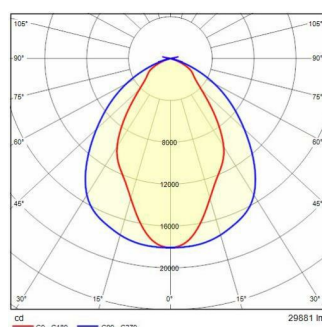

Photometric data