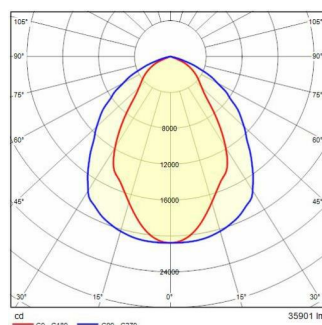

## GUELL 2.5 S/W

<b>Part number</b>	3115155
<b>Lampholder:</b>	LED
<b>Light source:</b>	LED
<b>Wattage:</b>	230 W
<b>Finishing:</b>	GR-94 / Metallic grey / Textured
<b>Insulation class:</b>	I
<b>IP degree of protection:</b>	IP66
<b>IK-J-xxIP:</b>	IK07 3J xx5
<b>CRI:</b>	70
<b>Kelvin:</b>	5000
<b>Power factor / COS <math>\Phi</math>:</b>	0.9
<b>Optic:</b>	Symmetric Wide optics
<b>Lightsource lumen output (lm):</b>	38100 lm
<b>Luminaire lumen output (lm):</b>	35901 lm
<b>L:</b>	L90
<b>B:</b>	B20
<b>Lifetime:</b>	65000 h
<b>Min. ambient temperature (°C):</b>	-20
<b>Max. ambient temperature (°C):</b>	30
<b>IPEA* (historic city centers):</b>	A8+
<b>Luminous Intensity Class:</b>	G*6

### Photometric data