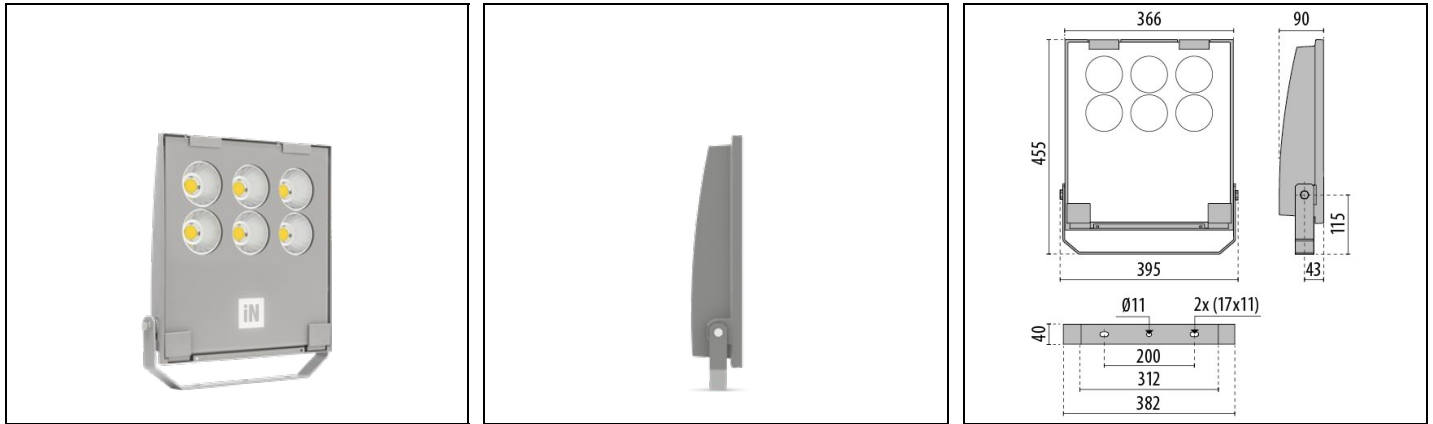

GUELL 2.5 C/I

Part number 3117403

Description

LED floodlight for indoor and outdoor, comprising:

- Die-cast aluminium housing, polyester powder coat finish ISO 9227/12944 - ISO 9223 (C5)
- Extra clear, toughened, flat glass diffuser
- High-performance polished, oxidised, iridescence-free, aluminium reflector (Al 99.99)
- Anti-ageing custom moulded silicone sealing gasket(s)
- Cable gland M20x1.5 for cables Ø 10- Ø 14 mm
- Stainless steel locking hardware
- Fully integrated stainless steel aluminium spring clips
- Powder-coated steel tiltable bracket
- ON/OFF, DALI and 1-10V version available. Consult Factory
- Integral surge protection device (SPD) against mains overvoltages up to 10 kV (CM/DM)
- High asymmetrical distributions low-glare optic options available (A50/W versions)
- Openable and maintainable luminaire (future-proof)
- Other colour temperatures (CCT) and colour rendering index (CRI) options available. Consult factory
- Photometric data measure according to UNI EN 13032-4 and IES LM-79-08
- Design by GIORGIO LODI

Product data

ETIM Group:	EG000027	ETIM Class:	EC001744
-------------	----------	-------------	----------

General information

Lampholder:	LED	Light source:	LED
Lightsource lumen output [lm]:	32105	Luminaire lumen output [lm]:	28189
Luminaire wattage [W]:	227 W	Luminous efficacy [lm/W]:	124
CRI:	80	Colour temperature [K]:	3000
Colour / Finishing:	GR-94 / Metallic grey / Textured	IP degree of protection:	IP66
IK-J-xxIP:	IK07 3J xx5	Protection class:	I
Optic:	Circular Intensive	Net weight [kg]:	6.9
Overall length [mm]:	395	Overall width [mm]:	455
Overall height [mm]:	90		

Mechanical features

Shape:	RECTANGULAR	Housing material:	Aluminium
Diffuser material:	GLASS	Glow wire test [°C]:	650 °C
Frontal exposed area [m ²]:	0.03	Lateral exposed area [m ²]:	0.03
Top exposed area [m ²]:	0.14		