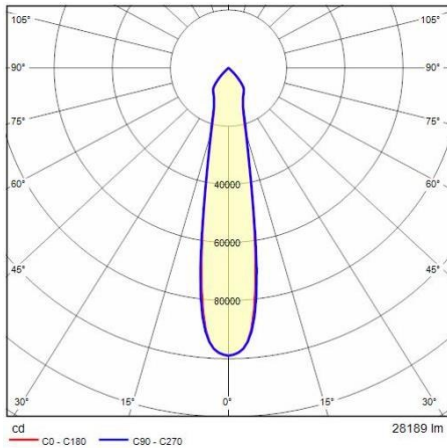

Photometric data