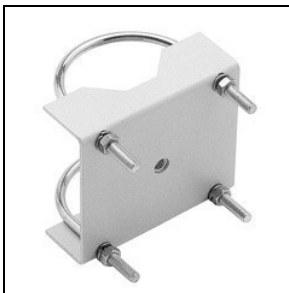

GUELL 2.5 C/I

Part number 3117403

Description

LED floodlight for indoor and outdoor, comprising:

- Die-cast aluminium housing, polyester powder coat finish ISO 9227/12944 - ISO 9223 (C5)
- Extra clear, toughened, flat glass diffuser
- High-performance polished, oxidised, iridescence-free, aluminium reflector (Al 99.99)
- Anti-ageing custom moulded silicone sealing gasket(s)
- Cable gland M20x1.5 for cables Ø 10- Ø 14 mm
- Stainless steel locking hardware
- Fully integrated stainless steel aluminium spring clips
- Powder-coated steel tiltable bracket
- ON/OFF, DALI and 1-10V version available. Consult Factory
- Integral surge protection device (SPD) against mains overvoltages up to 10 kV (CM/DM)
- High asymmetrical distributions low-glare optic options available (A50/W versions)
- Openable and maintainable luminaire (future-proof)
- Other colour temperatures (CCT) and colour rendering index (CRI) options available. Consult factory
- Photometric data measure according to UNI EN 13032-4 and IES LM-79-08
- Design by GIORGIO LODI

Mechanical features

Shape:	RECTANGULAR	Housing material:	Aluminium
Diffuser material:	GLASS	Glow wire test [°C]:	650 °C
Frontal exposed area [m ²]:	0.03	Lateral exposed area [m ²]:	0.03
Top exposed area [m ²]:	0.14		

Photometric data

Optional accessories

GUELL 2.5

310965
Protective grid GUELL 2.5

310982
Wall mount support 1000 mm
■ GR-94 / Metallic grey

310966
Single pole top support GUELL 2.5
■ GR-94 / Metallic grey

310967
Double pole top support GUELL 2.5
■ GR-94 / Metallic grey

14012294
Steel 'U' bolt clamp for Ø 60-80 mm
poles painted aluminium grey
■ GR-94 / Metallic grey