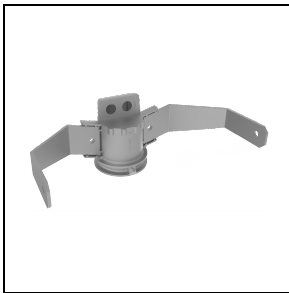

GUELL 2.5 C/I

Part number 3117403

Description

LED floodlight for indoor and outdoor, comprising:

- Die-cast aluminium housing, polyester powder coat finish ISO 9227/12944 - ISO 9223 (C5)
- Extra clear, toughened, flat glass diffuser
- High-performance polished, oxidised, iridescence-free, aluminium reflector (Al 99.99)
- Anti-ageing custom moulded silicone sealing gasket(s)
- Cable gland M20x1.5 for cables Ø 10- Ø 14 mm
- Stainless steel locking hardware
- Fully integrated stainless steel aluminium spring clips
- Powder-coated steel tiltable bracket
- ON/OFF, DALI and 1-10V version available. Consult Factory
- Integral surge protection device (SPD) against mains overvoltages up to 10 kV (CM/DM)
- High asymmetrical distributions low-glare optic options available (A50/W versions)
- Openable and maintainable luminaire (future-proof)
- Other colour temperatures (CCT) and colour rendering index (CRI) options available. Consult factory
- Photometric data measure according to UNI EN 13032-4 and IES LM-79-08
- Design by GIORGIO LODI

Mechanical features

Shape:	RECTANGULAR	Housing material:	Aluminium
Diffuser material:	GLASS	Glow wire test [°C]:	650 °C
Frontal exposed area [m ²]:	0.03	Lateral exposed area [m ²]:	0.03
Top exposed area [m ²]:	0.14		

Photometric data

Optional accessories

GUELL 2.5

310965
Protective grid GUELL 2.5

310982
Wall mount support 1000 mm
■ GR-94 / Metallic grey

310966
Single pole top support GUELL 2.5
■ GR-94 / Metallic grey

310967
Double pole top support GUELL 2.5
■ GR-94 / Metallic grey

14012294
Steel 'U' bolt clamp for Ø 60-80 mm
poles painted aluminium grey
■ GR-94 / Metallic grey