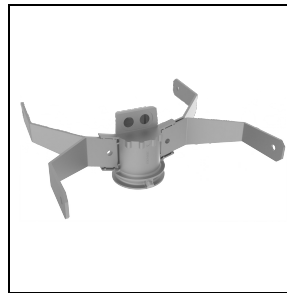

GUELL 2.5 C/I

Part number 3117403

Description

LED floodlight for indoor and outdoor, comprising:

- Die-cast aluminium housing, polyester powder coat finish ISO 9227/12944 - ISO 9223 (C5)
- Extra clear, toughened, flat glass diffuser
- High-performance polished, oxidised, iridescence-free, aluminium reflector (Al 99.99)
- Anti-ageing custom moulded silicone sealing gasket(s)
- Cable gland M20x1.5 for cables Ø 10- Ø 14 mm
- Stainless steel locking hardware
- Fully integrated stainless steel aluminium spring clips
- Powder-coated steel tiltable bracket
- ON/OFF, DALI and 1-10V version available. Consult Factory
- Integral surge protection device (SPD) against mains overvoltages up to 10 kV (CM/DM)
- High asymmetrical distributions low-glare optic options available (A50/W versions)
- Openable and maintainable luminaire (future-proof)
- Other colour temperatures (CCT) and colour rendering index (CRI) options available. Consult factory
- Photometric data measure according to UNI EN 13032-4 and IES LM-79-08
- Design by GIORGIO LODI

Mechanical features

Shape:	RECTANGULAR	Housing material:	Aluminium
Diffuser material:	GLASS	Glow wire test [°C]:	650 °C
Frontal exposed area [m ²]:	0.03	Lateral exposed area [m ²]:	0.03
Top exposed area [m ²]:	0.14		

Photometric data

Optional accessories

GUELL 2.5

310965
Protective grid GUELL 2.5

310982
Wall mount support 1000 mm
■ GR-94 / Metallic grey

310966
Single pole top support GUELL 2.5
■ GR-94 / Metallic grey

310967
Double pole top support GUELL 2.5
■ GR-94 / Metallic grey

14012294
Steel 'U' bolt clamp for Ø 60-80 mm
poles painted aluminium grey
■ GR-94 / Metallic grey