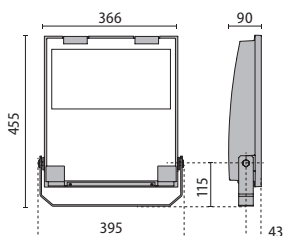

GUELL 2.5

LED floodlight for indoor and outdoor lighting, comprising:

- → Die-cast aluminium housing chemically pre-treated and painted with polyester powder coating
- → Flat tempered glass diffuser
- → Very high performance reflectors made of 99.99% plated aluminium, polished, oxidised and free of iridescence
- → Anti-ageing silicone gasket
- → Cable gland M20x1.5 for cables Ø 10- Ø 14 mm

- → The versions with A50/W optics comprise LED modules and reflectors specifically studied for settings that require highly asymmetrical light distribution.
- → Stainless steel external screws
- → Fully integrated stainless steel aluminium spring clips
- → Powder coated steel bracket
- → All versions are available with 3000K LEDs on request
- → Complete with supplementary device for protection against network surges of up to 10 kV

● GR-94 / Metallic grey / Textured

Please visit our web site
www.performanceinlighting.com
for the latest updated versions available.

GUELL 2.5 S/W

IK07 3J xx5

WATTAGE	CLASS	CRY	KELVIN	COS Ø >0.9	OPTIC	OPTIC BEAM	LIGHTSOURCE LUMEN OUTPUT	LUMINAIRE LUMEN OUTPUT	L	B	LIFETIME	COLOUR/ RAL	PART NUMBER
Power LED 220-240 V 50/60 Hz													
158 W	I	-	80	4000	✓	S/W	-	21619 lm	18062 lm	70	10	130000 h	● 306125
158 W	I	-	80	3000	✓	S/W	-	20806 lm	16764 lm	70	10	130000 h	● 3102746
Power LED dimmable 1-10 V 220-240 V 50/60 Hz													
238 W	I	-	80	4000	✓	S/W	-	33426 lm	29534 lm	70	10	130000 h	● 306201
238 W	I	-	80	3000	✓	S/W	-	33099 lm	25987 lm	70	10	130000 h	● 3102747
166 W	I	-	80	4000	✓	S/W	-	22284 lm	20195 lm	70	10	130000 h	● 306199