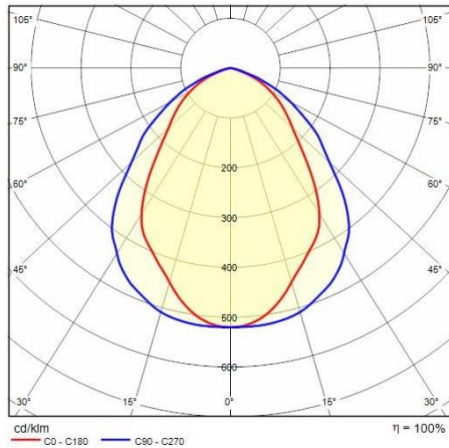

Photometric data