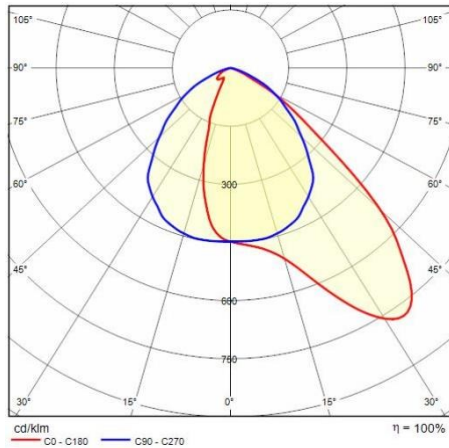

Photometric data