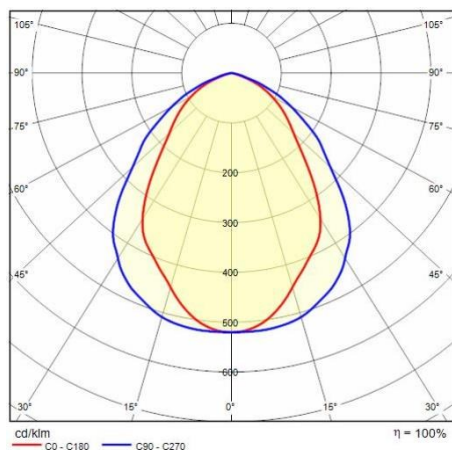

Photometric data