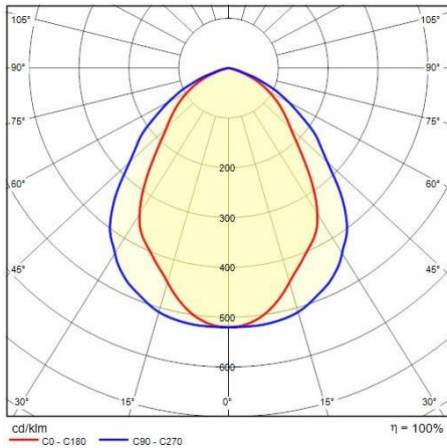

Photometric data