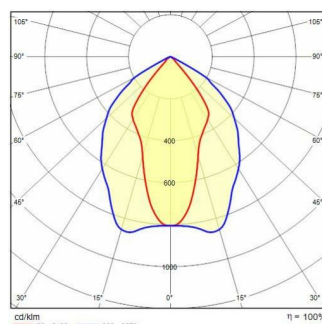

GUELL ZERO KIT S/M

Part number	06124980
Lampholder:	LED
Light Source:	LED
Wattage:	15 W
Finish:	BK-RAL9005 / Black RAL9005 / Glossy
Insulation class:	I
Degree of protection:	IP66
IK-J-xxIP:	IK06 1.2J xx3
CRI:	80
Kelvin:	4000
Power factor:	$\text{COS}\phi \geq 0,9$
Optic:	Symmetric medium reflector
Lightsource lumen output:	1888 lm
Luminaire lumen output:	1484 lm
L:	L70
B:	B10
Lifetime:	150000 h
Ta MIN luminaire:	-15°
Ta MAX luminaire:	35°
ULR:	0%
IPEA* (Street Lighting):	A++
IPEA* (Area Lighting):	A3+
IPEA* (Cycle/Pedestrian Lighting):	A++
IPEA* (Green Areas):	A++
IPEA* (Historical Areas):	A5+
Luminous Intensity Class:	G*6

Photometric data

Technical drawings