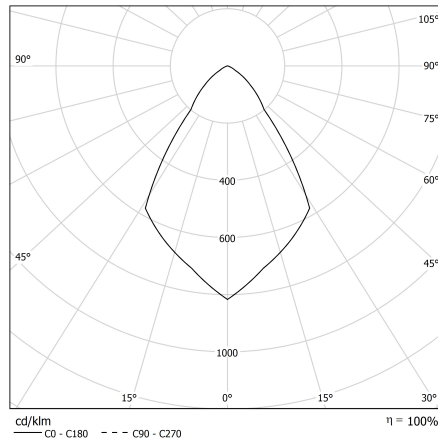

# HALL LED CEILING IP65 LARGE

Clean outdoor solution

CODE		FLUX	SIZE	CERTIFICATIONS
28VT35L470L65	35W 70° 900mA 4000K	4332lm	150mm	CE IP65 A

## Optics

Internal aluminum reflectors  
CUT OFF > 30°.