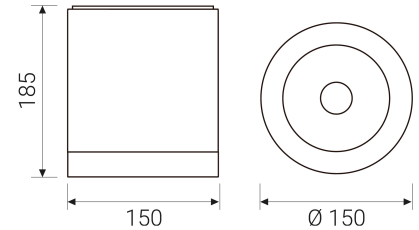

# HALL LED CEILING IP65 LARGE

Clean outdoor solution

CODE		FLUX	SIZE	CERTIFICATIONS
28VT35L470L65	35W 70° 900mA 4000K	4332lm	150mm	CE IP65 A

## Optics

Internal aluminum reflectors  
CUT OFF > 30°.