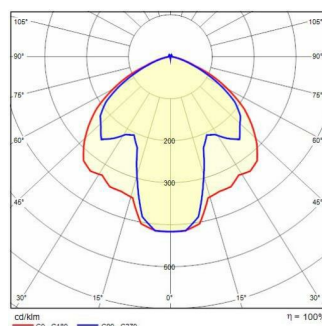

## HEDO+ C/EW

<b>Part number</b>	3104690
<b>Lampholder:</b>	LED
<b>Light Source:</b>	LED
<b>Wattage:</b>	42 W
<b>Finish:</b>	AN-96 / Anthracite gray / Textured
<b>Insulation class:</b>	I
<b>Degree of protection:</b>	IP65
<b>IK-J-xxIP:</b>	IK09 17J xx7
<b>CRI:</b>	80
<b>Kelvin:</b>	3000
<b>Power factor:</b>	COS $\phi$ $\geq$ 0,9
<b>Optic:</b>	Extra wide circle reflector
<b>Lightsource lumen output:</b>	5894 lm
<b>Luminaire lumen output:</b>	3710 lm
<b>L:</b>	L80
<b>B:</b>	B10
<b>Lifetime:</b>	100000 h
<b>Ta MIN luminaire:</b>	-20°
<b>Ta MAX luminaire:</b>	50°
<b>ULR:</b>	0%
<b>IPEA* (Street Lighting):</b>	A+
<b>IPEA* (Area Lighting):</b>	A+
<b>IPEA* (Cycle/Pedestrian Lighting):</b>	A
<b>IPEA* (Green Areas):</b>	A
<b>IPEA* (Historical Areas):</b>	A3+
<b>Luminous Intensity Class:</b>	G*6

### Photometric data

### Technical drawings