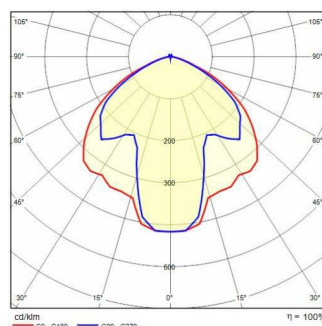

## HEDO+ C/EW

<b>Part number</b>	3104692
<b>Lampholder:</b>	LED
<b>Light Source:</b>	LED
<b>Wattage:</b>	42 W
<b>Finish:</b>	AN-96 / Anthracite gray / Textured
<b>Insulation class:</b>	I
<b>Degree of protection:</b>	IP65
<b>IK-J-xxIP:</b>	IK09 17J xx7
<b>CRI:</b>	80
<b>Kelvin:</b>	4000
<b>Power factor:</b>	$\text{COS}\phi \geq 0,9$
<b>Optic:</b>	Extra wide circle reflector
<b>Lightsource lumen output:</b>	6140 lm
<b>Luminaire lumen output:</b>	3865 lm
<b>L:</b>	L80
<b>B:</b>	B10
<b>Lifetime:</b>	100000 h
<b>Ta MIN luminaire:</b>	-20°
<b>Ta MAX luminaire:</b>	50°
<b>ULR:</b>	0%
<b>IPEA* (Street Lighting):</b>	A+
<b>IPEA* (Area Lighting):</b>	A++
<b>IPEA* (Cycle/Pedestrian Lighting):</b>	A+
<b>IPEA* (Green Areas):</b>	A+
<b>IPEA* (Historical Areas):</b>	A4+
<b>Luminous Intensity Class:</b>	G*6

### Photometric data

### Technical drawings