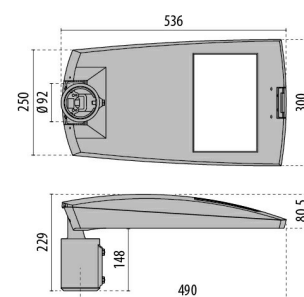

## KREOS SR/075

<b>Part number</b>	3106232
<b>Lampholder:</b>	LED
<b>Light Source:</b>	LED
<b>Wattage:</b>	34 W
<b>Finish:</b>	AN-96 / Anthracite gray / Textured
<b>Insulation class:</b>	II
<b>Degree of protection:</b>	IP66
<b>IK-J-xxIP:</b>	IK08 9J xx5
<b>CRI:</b>	70
<b>Kelvin:</b>	3000
<b>Power factor:</b>	$\text{COS}\phi \geq 0,9$
<b>Optic:</b>	Road reflector
<b>Lightsource lumen output:</b>	5062 lm
<b>Luminaire lumen output:</b>	4046 lm
<b>L:</b>	L90
<b>B:</b>	B10
<b>Lifetime:</b>	100000 h
<b>Ta MIN luminaire:</b>	-40°
<b>Ta MAX luminaire:</b>	50°
<b>ULR:</b>	0%
<b>IPEA* (Street Lighting):</b>	A5+
<b>IPEA* (Area Lighting):</b>	A5+
<b>IPEA* (Cycle/Pedestrian Lighting):</b>	A4+
<b>IPEA* (Green Areas):</b>	A4+
<b>IPEA* (Historical Areas):</b>	A8+
<b>Luminous Intensity Class:</b>	G*4

### Description

Series of LED street luminaires, comprising:

- Housing and cap in die-cast aluminium with polyester powder coating after surface chemical conversion treatment ISO 9227
- Painted die-cast aluminium pole-mounting joint for pole  $\varnothing$  60 mm or 76 mm
- Very high performance reflectors made of very pure aluminium, polished and oxidised with successive PVD 99.99% silver treatment. This creates a surface with greater than 97% reflectance and free of iridescence.
- Compliant with the UNI 10819 Standard and with the Italian regional laws on light pollution
- High resiliency anti-ageing silicone gasket with high elastic return capacity
- Flat extra clear tempered glass diffuser
- Automatic line isolator switch that cuts off power supply when ring is opened
- High efficiency electronic driver
- Complete with supplementary device for protection against network surges of up to 10 kV (DM)
- Stainless steel external screws
- Consult factory for other colour temperatures and colour rendering index
- Photometric data measure according to UNI EN 13032-4 and IES LM-79-08

### Photometric data

### Technical drawings