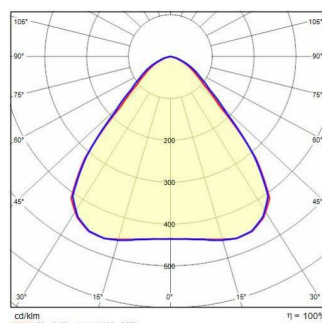

LAMA+ MINI S/EW

Part number	3101191
Lampholder:	LED
Light Source:	LED
Wattage:	39 W
Finish:	WH-87 / White / Textured
Insulation class:	I
Degree of protection:	IP66
IK-J-xxIP:	IK06 1J xx3
CRI:	80
Kelvin:	4000
Power factor:	COS ϕ \geq 0,9
Optic:	SYMMETRIC EXTRA WIDE REFLECTOR
Lightsource lumen output:	6048 lm
Luminaire lumen output:	4988 lm
L:	L70
B:	B10
Lifetime:	60000 h
Ta MIN luminaire:	-25°
Ta MAX luminaire:	45°

Photometric data

Technical drawings