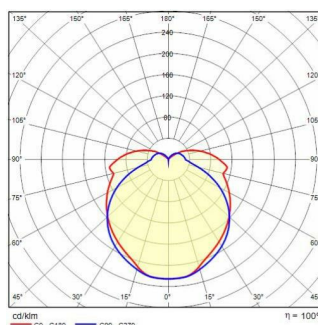

LANTERNA NK 27

Part number	3102564
Lampholder:	LED
Light Source:	LED
Wattage:	15 W
Finish:	AN-96 / Anthracite gray / Textured
Insulation class:	I
Degree of protection:	IP65
IK-J-xxIP:	IK06 1J xx3
CRI:	80
Kelvin:	3000
Power factor:	$\text{COS}\phi \geq 0,9$
Lightsource lumen output:	1644 lm
Luminaire lumen output:	990 lm
L:	L80
B:	B10
Lifetime:	100000 h
Ta MIN luminaire:	-20°
Ta MAX luminaire:	40°

Description

Series of wall mounted luminaires in two sizes for indoor and outdoor lighting, comprising:

- Die-cast aluminium housing and trim, powder-polyester coated ISO 9227
- Pressed glass diffuser, white painted inside, secured with the ring
- Transparent, pressed glass diffuser, for E27 lamp versions
- Aluminium reflector and gear tray
- Technopolymer silicone gasket
- Burnished stainless steel fixing screws
- Built-in driver
- Photometric data measure according to UNI EN 13032-4 and IES LM-79-08

Photometric data

Technical drawings