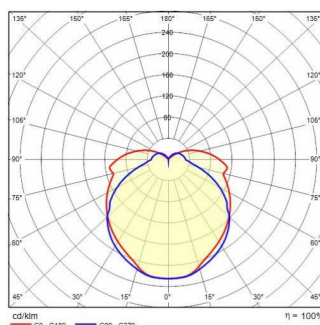

LANTERNA NK 27

Part number	3102566
Lampholder:	LED
Light Source:	LED
Wattage:	15 W
Finish:	AN-96 / Anthracite gray / Textured
Insulation class:	I
Degree of protection:	IP65
IK-J-xxIP:	IK06 1J xx3
CRI:	80
Kelvin:	4000
Power factor:	$\text{COS}\phi \geq 0,9$
Lightsource lumen output:	1697 lm
Luminaire lumen output:	1020 lm
L:	L80
B:	B10
Lifetime:	100000 h
Ta MIN luminaire:	-20°
Ta MAX luminaire:	40°

Photometric data

Technical drawings