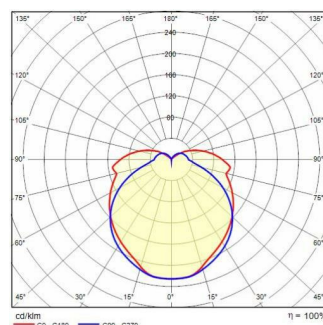

LANTERNA NK 27

Part number	3102567
Lampholder:	LED
Light Source:	LED
Wattage:	15 W
Finish:	RB-10 / Rust / Textured
Insulation class:	I
Degree of protection:	IP65
IK-J-xxIP:	IK06 1J xx3
CRI:	80
Kelvin:	3000
Power factor:	$\text{COS}\phi \geq 0,9$
Lightsource lumen output:	1644 lm
Luminaire lumen output:	990 lm
L:	L80
B:	B10
Lifetime:	100000 h
Ta MIN luminaire:	-20°
Ta MAX luminaire:	40°

Description

Series of wall mounted luminaires in two sizes for indoor and outdoor lighting, comprising:

- Die-cast aluminium housing and trim, powder-polyester coated ISO 9227
- Pressed glass diffuser, white painted inside, secured with the ring
- Transparent, pressed glass diffuser, for E27 lamp versions
- Aluminium reflector and gear tray
- Technopolymer silicone gasket
- Burnished stainless steel fixing screws
- Built-in driver
- Photometric data measure according to UNI EN 13032-4 and IES LM-79-08

Photometric data

Technical drawings