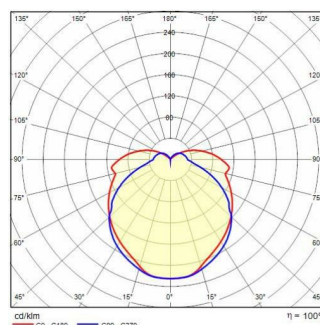

LANTERNA NK 27

Part number	3102568
Lampholder:	LED
Light Source:	LED
Wattage:	15 W
Finish:	RB-10 / Rust / Textured
Insulation class:	I
Degree of protection:	IP65
IK-J-xxIP:	IK06 1J xx3
CRI:	80
Kelvin:	4000
Power factor:	$\text{COS}\phi \geq 0,9$
Lightsource lumen output:	1697 lm
Luminaire lumen output:	1020 lm
L:	L80
B:	B10
Lifetime:	100000 h
Ta MIN luminaire:	-20°
Ta MAX luminaire:	40°

Description

Series of wall mounted luminaires in two sizes for indoor and outdoor lighting, comprising:

- Die-cast aluminium housing and trim, powder-polyester coated ISO 9227
- Pressed glass diffuser, white painted inside, secured with the ring
- Transparent, pressed glass diffuser, for E27 lamp versions
- Aluminium reflector and gear tray
- Technopolymer silicone gasket
- Burnished stainless steel fixing screws
- Built-in driver
- Photometric data measure according to UNI EN 13032-4 and IES LM-79-08

Photometric data

Technical drawings