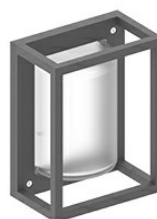

LANTERNA NK 21

Part number	3102570
Lampholder:	LED
Light Source:	LED
Wattage:	11 W
Finish:	AN-96 / Anthracite gray / Textured
Insulation class:	I
Degree of protection:	IP65
IK-J-xxIP:	IK06 1J xx3
CRI:	80
Kelvin:	4000
Power factor:	$\text{COS}\phi \geq 0,9$
Optic:	Symmetric extra wide reflector
Lightsource lumen output:	1282 lm
Luminaire lumen output:	755 lm
L:	L80
B:	B10
Lifetime:	100000 h
Ta MIN luminaire:	-20°
Ta MAX luminaire:	30°

Description

- Indoor and outdoor wall-mount fixture, comprising:
- Die-cast aluminium housing and trim, powder-polyester coated ISO 9227
 - Pressed glass diffuser, white painted inside, secured with the ring
 - Transparent, pressed glass diffuser, for E27 lamp versions
 - Aluminium reflector and gear tray
 - Technopolymer silicone gasket
 - Burnished stainless steel fixing screws
 - Built-in driver
 - Photometric data measure according to UNI EN 13032-4 and IES LM-79-08