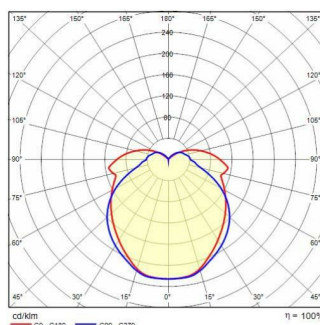

LANTERNA NK 21

Part number	3102570
Lampholder:	LED
Light Source:	LED
Wattage:	11 W
Finish:	AN-96 / Anthracite gray / Textured
Insulation class:	I
Degree of protection:	IP65
IK-J-xxIP:	IK06 1J xx3
CRI:	80
Kelvin:	4000
Power factor:	$\text{COS}\phi \geq 0,9$
Optic:	Symmetric extra wide reflector
Lightsource lumen output:	1282 lm
Luminaire lumen output:	755 lm
L:	L80
B:	B10
Lifetime:	100000 h
Ta MIN luminaire:	-20°
Ta MAX luminaire:	30°

Description

- Indoor and outdoor wall-mount fixture, comprising:
- Die-cast aluminium housing and trim, powder-polyester coated ISO 9227
 - Pressed glass diffuser, white painted inside, secured with the ring
 - Transparent, pressed glass diffuser, for E27 lamp versions
 - Aluminium reflector and gear tray
 - Technopolymer silicone gasket
 - Burnished stainless steel fixing screws
 - Built-in driver
 - Photometric data measure according to UNI EN 13032-4 and IES LM-79-08

Photometric data

Technical drawings