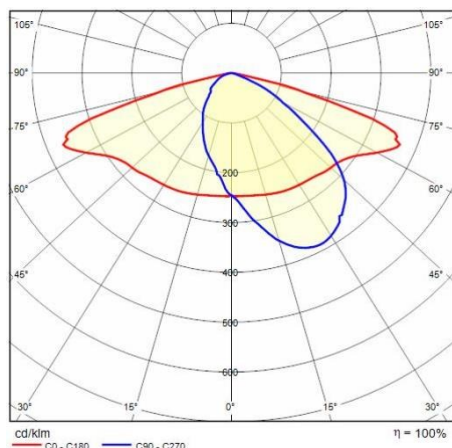

Photometric data