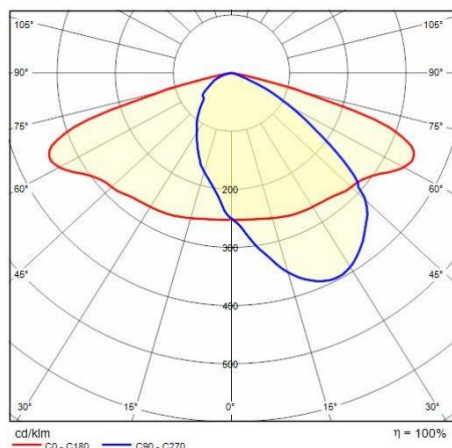

Photometric data