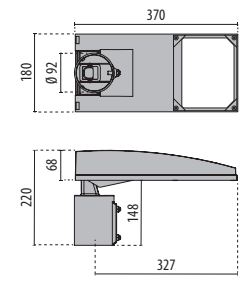

LYRA+

Scan the QR-code for the latest information

■ AN-96 / Anthracite gray / Textured

LED street luminaire, comprising:

- Die-cast aluminium housing and cover, polyester powder coat finish ISO 9227/12944 - ISO 9223 (C5)
- Die-cast aluminium pole clamp with polyester powder coat finish ISO 9227/19244 - ISO 9233 (C5) , for Ø 60 mm poles
- High-transparency polycarbonate optics
- Anti-ageing custom moulded silicone sealing gasket(s) with resilient elastic return capacity
- Extra clear, toughened, flat glass diffuser
- Stainless steel fasteners for glass
- Built-in driver
- Supplementary device for protection against network surges of up to 10 kV (DM) included
- Stainless steel locking hardware
- Complete with 1 m factory pre-wired cable H07RN-F 2x1.5 mm²
- Pole clamp for Ø 76 mm poles is available as accessory
- UNI 10819 light pollution standards compliant (0% ULOR rating)
- On request, the appliances can be supplied with SR/075 optics for narrow roads and with W/H ratio (road width/pole height) up to 0.75, SR/125 for wide roads and with W/H ratio of 1.25 and SR/150 wide roads and with W/H ratio of 1.5
- Contact the company for DALI dimming versions or with ZHAGA socket and D4i driver
- CLO (Constant Light Output) options available. Consult factory
- Design by GIORGIO LODI
- Photometric data measure according to UNI EN 13032-4 and IES LM-79-08

Optional accessories

DESCRIPTION	COLOR	PART NUMBER
LYRA+		
Painted die-cast aluminium pole-mounting joint for pole Ø 76 mm	■	3117338
Hot-dipped galvanized wall angled steel bracket, cataphoresis and polyester powder	■	1407796