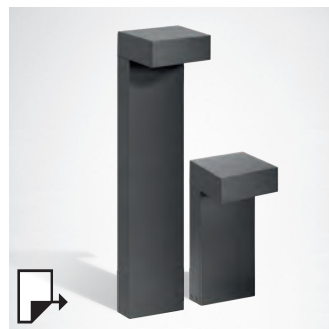

pg 274
MIMIK 10 POST