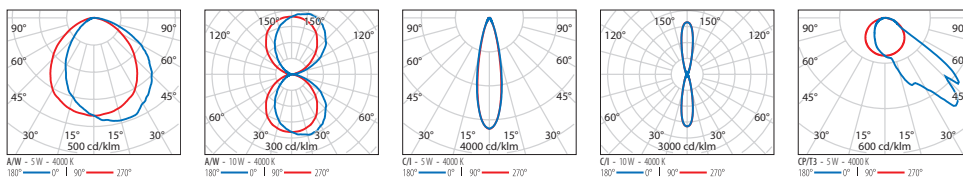

Identifying and classifying our optics