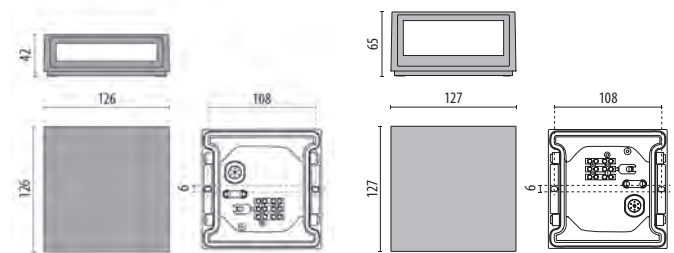

MIMIK 10

MIMIK 10
FLAT