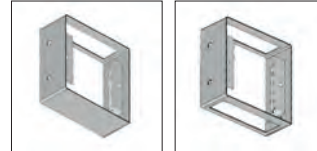

OPTIONAL ACCESSORIES

Complete unit

1A+1B = please order 2 codes

COMPONENTS	
A	luminaire
B	customising ring

DESCRIPTION	COLOR	PART NUMBER	PRONTO
MIMIK 10 - FLAT M			
Customising ring / Facade Accessory	■	310919	-
Customising ring / Facade Accessory	■	3106087	-
Customising ring / Facade Accessory	□	3106088	-
MIMIK 10 - FLAT B			
Customising ring / Facade Accessory	■	3106883	-
Customising ring / Facade Accessory	■	3106886	-
Customising ring / Facade Accessory	□	3106889	-