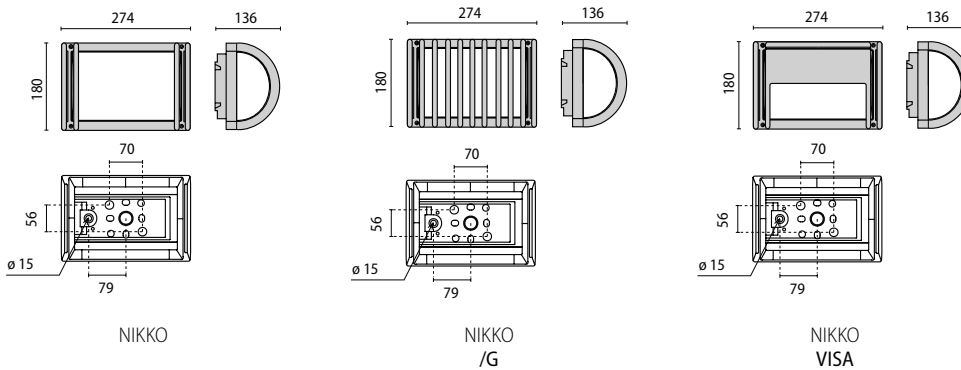

→ painted

- Aluminium reflector for incandescent versions
- EPDM gasket
- Stainless steel locking screws

- GR-94 / Metallic grey / Textured
- BK-81 / Black / Textured
- IVORY-10 / Ivory / Textured

Please visit our web site
www.performanceinlighting.com
 for the latest updated versions available.

GENERAL OUTDOOR

NIKKO

IK06 1J xx3

LAMPHOLDER	WATTAGE	CLASS		CRI	COS φ ≥ 0.9	OPTIC	OPTIC BEAM	COLOUR/ RAL	PART NUMBER
E27	1x60 W	II	✓	-	-	S/EW	-	●	001473
E27	1x60 W	II	✓	-	-	S/EW	-	●	001472
E27	1x60 W	II	✓	-	-	S/EW	-	●	001471

NIKKO/G

IK06 1J xx3

LAMPHOLDER	WATTAGE	CLASS		CRI	COS φ ≥ 0.9	OPTIC	OPTIC BEAM	COLOUR/ RAL	PART NUMBER
E27	1x60 W	II	✓	-	-	S/EW	-	●	001476
E27	1x60 W	II	✓	-	-	S/EW	-	●	001475
E27	1x60 W	II	✓	-	-	S/EW	-	●	001474