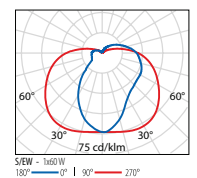

GENERAL OUTDOOR

NIKKO

IK06 1J xx3

LAMPHOLDER	WATTAGE	CLASS		CRI	COS φ ≥ 0.9	OPTIC	OPTIC BEAM	COLOUR/ RAL	PART NUMBER
E27	1x60 W	II	✓	-	-	S/EW	-	●	001473
E27	1x60 W	II	✓	-	-	S/EW	-	●	001472
E27	1x60 W	II	✓	-	-	S/EW	-	●	001471

NIKKO/G

IK06 1J xx3

LAMPHOLDER	WATTAGE	CLASS		CRI	COS φ ≥ 0.9	OPTIC	OPTIC BEAM	COLOUR/ RAL	PART NUMBER
E27	1x60 W	II	✓	-	-	S/EW	-	●	001476
E27	1x60 W	II	✓	-	-	S/EW	-	●	001475
E27	1x60 W	II	✓	-	-	S/EW	-	●	001474