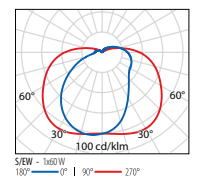

GENERAL OUTDOOR

NIKKO

IK06 1J xx3

LAMPHOLDER	WATTAGE	CLASS		CRI	COS φ ≥ 0.9	OPTIC	OPTIC BEAM	COLOUR/ RAL	PART NUMBER
E27	1x60 W	II	✓	-	-	S/EW	-	●	001473
E27	1x60 W	II	✓	-	-	S/EW	-	●	001472
E27	1x60 W	II	✓	-	-	S/EW	-	●	001471