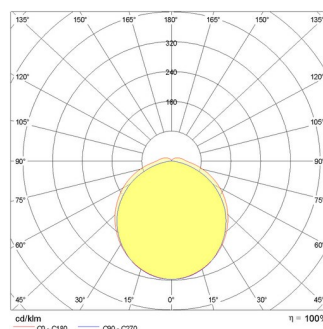

NORMA+ 150

Part number	305954
Lampholder:	LED
Light Source:	LED
Wattage:	60 W
Finish:	GR-RAL7035 / Grey RAL7035 / Matt
Insulation class:	I
Degree of protection:	IP65
IK-J-xxIP:	IK09 15J xx7
CRI:	80
Kelvin:	4000
Power factor:	$\text{COS}\phi \geq 0,9$
Optic:	Symmetric extra wide reflector
Lightsource lumen output:	9060 lm
Luminaire lumen output:	7556 lm
L:	L80
B:	B10
Lifetime:	44000 h
Ta MIN luminaire:	-20°
Ta MAX luminaire:	45°

Photometric data

Technical drawings