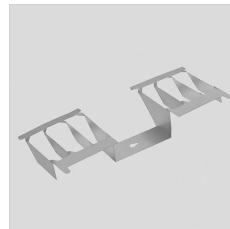

GUELL 2 A/W

Part number	06094694
Lampholder:	LED
Light Source:	LED
Wattage:	78 W
Finish:	GR-94 / Metallic grey / Textured
Insulation class:	I
Degree of protection:	IP 66
IK-J-xxIP:	IK07 3J xx5
CRI:	80
Kelvin:	4000
Power factor:	COSφ ≥ 0,9
Optic:	ASYMMETRIC WIDE REFLECTOR
Lightsource lumen output:	11116 lm
Luminaire lumen output:	9289 lm
L:	L70
B:	B10
Lifetime:	150000 h

Description

- LED floodlight for indoor and outdoor lighting, comprising:
- Die-cast aluminum housing chemically pre-treated and painted with polyester powder coating
 - Flat tempered glass diffuser
 - Very high performance asymmetrical reflector made of 99.99% plated aluminium, polished, oxidised and free of iridescence
 - Anti-ageing silicone gasket
 - Cable gland M20x1.5 for cables Ø 10- Ø 14 mm
 - Stainless steel external screws
 - Fully integrated stainless steel aluminium spring clips
 - Powder coated steel bracket
 - On request, versions with dimmable ballast available
 - 3000 K and 5000 K available upon request

Metallic grey

14174094
Single pole top support GUELL 2

Metallic grey

14174194
Double pole top support GUELL 2

Metallic grey

14460594
Reinforcing bracket GUELL 2 in
painted steel. Used to fasten the
floodlight with a single screw in the
centre of the bracket.

Metallic grey

GUELL 2 A/W - GUELL 2 S/W

14173994
Soft glass GUELL 2

Metallic grey

GUELL 2 A/W

14173694
Cover GUELL 2 Asymmetrical

Metallic grey

14173820
Louvre GUELL 2 Asymmetrical