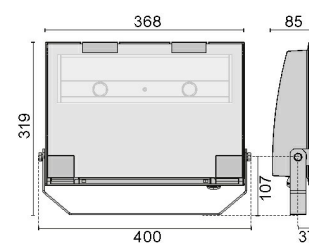

GUELL 2 A/W

Part number	06094694
Lampholder:	LED
Light Source:	LED
Wattage:	78 W
Finish:	GR-94 / Metallic grey / Textured
Insulation class:	I
Degree of protection:	IP 66
IK-J-xxIP:	IK07 3J xx5
CRI:	80
Kelvin:	4000
Power factor:	COSφ ≥ 0,9
Optic:	ASYMMETRIC WIDE REFLECTOR
Lightsource lumen output:	11116 lm
Luminaire lumen output:	9289 lm
L:	L70
B:	B10
Lifetime:	150000 h

PHOTOMETRIC DATA

TECHNICAL DRAWINGS

GUELL 2

14173502
Protective grid GUELL 2

14174220
Connection box IP 66

14173394
Wall support 500 mm/19.69" GUELL
1/2

Metallic grey

14173494
Wall support 1000 mm/39.37" GUELL
1/2