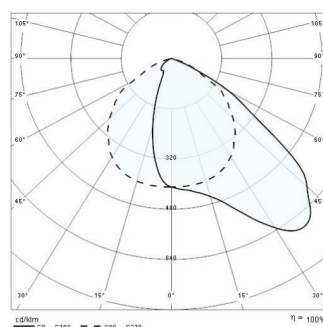

GUELL 2 A/W

Part number	06094694
Lampholder:	LED
Light Source:	LED
Wattage:	78 W
Finish:	GR-94 / Metallic grey / Textured
Insulation class:	I
Degree of protection:	IP 66
IK-J-xxIP:	IK07 3J xx5
CRI:	80
Kelvin:	4000
Power factor:	COSφ ≥ 0,9
Optic:	ASYMMETRIC WIDE REFLECTOR
Lightsource lumen output:	11116 lm
Luminaire lumen output:	9289 lm
L:	L70
B:	B10
Lifetime:	150000 h

PHOTOMETRIC DATA

TECHNICAL DRAWINGS

GUELL 2

14173502
Protective grid GUELL 2

14174220
Connection box IP 66

14173394
Wall support 500 mm/19.69" GUELL
1/2

Metallic grey

14173494
Wall support 1000 mm/39.37" GUELL
1/2