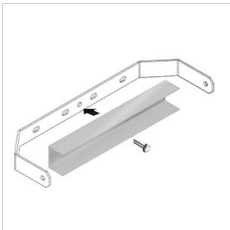

GUELL 2 A/W

Part number	06094694
Lampholder:	LED
Light Source:	LED
Wattage:	78 W
Finish:	GR-94 / Metallic grey / Textured
Insulation class:	I
Degree of protection:	IP 66
IK-J-xxIP:	IK07 3J xx5
CRI:	80
Kelvin:	4000
Power factor:	COSφ ≥ 0,9
Optic:	ASYMMETRIC WIDE REFLECTOR
Lightsource lumen output:	11116 lm
Luminaire lumen output:	9289 lm
L:	L70
B:	B10
Lifetime:	150000 h

Description

- LED floodlight for indoor and outdoor lighting, comprising:
- Die-cast aluminum housing chemically pre-treated and painted with polyester powder coating
 - Flat tempered glass diffuser
 - Very high performance asymmetrical reflector made of 99.99% plated aluminium, polished, oxidised and free of iridescence
 - Anti-ageing silicone gasket
 - Cable gland M20x1.5 for cables Ø 10- Ø 14 mm
 - Stainless steel external screws
 - Fully integrated stainless steel aluminium spring clips
 - Powder coated steel bracket
 - On request, versions with dimmable ballast available
 - 3000 K and 5000 K available upon request

PHOTOMETRIC DATA

TECHNICAL DRAWINGS

GUELL 2

14173502
Protective grid GUELL 2

14174220
Connection box IP 66

14173394
Wall support 500 mm/19.69" GUELL
1/2

Metallic grey

14173494
Wall support 1000 mm/39.37" GUELL
1/2

Metallic grey

14174094
Single pole top support GUELL 2

Metallic grey

14174194
Double pole top support GUELL 2

Metallic grey

14460594
Reinforcing bracket GUELL 2 in
painted steel. Used to fasten the
floodlight with a single screw in the
centre of the bracket.