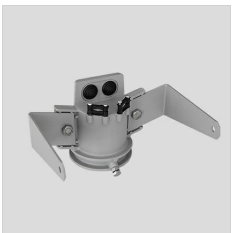

GUELL 1 C/I

Part number	06288594
Lampholder:	LED
Light Source:	LED
Wattage:	39 W
Finish:	GR-94 / Metallic grey / Textured
Insulation class:	I
Degree of protection:	IP 66
IK-J-xxIP:	IK07 3J xx5
CRI:	80
Kelvin:	4000
Power factor:	COSφ ≥ 0,9
Optic:	INTENSIVE CIRCLE REFLECTOR
Lightsource lumen output:	5558 lm
Luminaire lumen output:	4599 lm
L:	L70
B:	B10
Lifetime:	150000 h

Description

- LED floodlight for indoor and outdoor lighting, comprising:
- Die-cast aluminum housing chemically pre-treated and painted with polyester powder coating
 - Flat tempered glass diffuser
 - Very high performance reflectors made of 99.99% plated aluminium, polished, oxidised and free of iridescence
 - Intensive circular optic
 - Anti-ageing silicone gasket
 - Cable gland M20x1.5 for cables Ø 10- Ø 14 mm
 - Stainless steel external screws
 - Fully integrated stainless steel aluminium spring clips
 - Powder coated steel bracket
 - On request, versions with dimmable ballast available
 - 3000 K and 5000 K available upon request

PHOTOMETRIC DATA

TECHNICAL DRAWINGS

OPTIONAL ACCESSORIES

GUELL 1

14172902
Protective grid GUELL 1

14174220
Connection box IP 66

14173394
Wall support 500 mm/19.69" GUELL
1/2

Metallic grey

14173494
Wall support 1000 mm/39.37" GUELL
1/2

Metallic grey

14453194
Single pole top support GUELL 1

Metallic grey

14453294
Double pole top support GUELL 1

Metallic grey

GUELL 1 C/I

14476594
GUELL 1 C/I frosted glass.