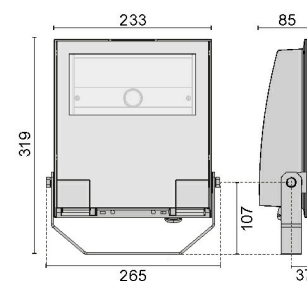

GUELL 1 C/I

Part number	06288594
Lampholder:	LED
Light Source:	LED
Wattage:	39 W
Finish:	GR-94 / Metallic grey / Textured
Insulation class:	I
Degree of protection:	IP 66
IK-J-xxIP:	IK07 3J xx5
CRI:	80
Kelvin:	4000
Power factor:	COSφ ≥ 0,9
Optic:	INTENSIVE CIRCLE REFLECTOR
Lightsource lumen output:	5558 lm
Luminaire lumen output:	4599 lm
L:	L70
B:	B10
Lifetime:	150000 h

PHOTOMETRIC DATA

TECHNICAL DRAWINGS

OPTIONAL ACCESSORIES

GUELL 1

14172902
Protective grid GUELL 1

14174220
Connection box IP 66

14173394
Wall support 500 mm/19.69" GUELL
1/2

Metallic grey

14173494
Wall support 1000 mm/39.37" GUELL
1/2

Metallic grey

14453194
Single pole top support GUELL 1

Metallic grey

14453294
Double pole top support GUELL 1

Metallic grey

GUELL 1 C/I

14476594
GUELL 1 C/I frosted glass.