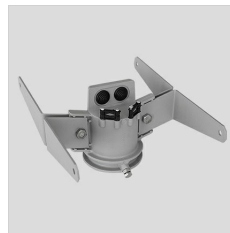

GUELL 1 C/I

Part number	06288594
Lampholder:	LED
Light Source:	LED
Wattage:	39 W
Finish:	GR-94 / Metallic grey / Textured
Insulation class:	I
Degree of protection:	IP 66
IK-J-xxIP:	IK07 3J xx5
CRI:	80
Kelvin:	4000
Power factor:	COSφ ≥ 0,9
Optic:	INTENSIVE CIRCLE REFLECTOR
Lightsource lumen output:	5558 lm
Luminaire lumen output:	4599 lm
L:	L70
B:	B10
Lifetime:	150000 h

Description

- LED floodlight for indoor and outdoor lighting, comprising:
- Die-cast aluminum housing chemically pre-treated and painted with polyester powder coating
 - Flat tempered glass diffuser
 - Very high performance reflectors made of 99.99% plated aluminium, polished, oxidised and free of iridescence
 - Intensive circular optic
 - Anti-ageing silicone gasket
 - Cable gland M20x1.5 for cables Ø 10- Ø 14 mm
 - Stainless steel external screws
 - Fully integrated stainless steel aluminium spring clips
 - Powder coated steel bracket
 - On request, versions with dimmable ballast available
 - 3000 K and 5000 K available upon request

PHOTOMETRIC DATA

TECHNICAL DRAWINGS

OPTIONAL ACCESSORIES

GUELL 1

14172902
Protective grid GUELL 1

14174220
Connection box IP 66

14173394
Wall support 500 mm/19.69" GUELL
1/2

Metallic grey

14173494
Wall support 1000 mm/39.37" GUELL
1/2

Metallic grey

14453194
Single pole top support GUELL 1

Metallic grey

14453294
Double pole top support GUELL 1

Metallic grey

GUELL 1 C/I

14476594
GUELL 1 C/I frosted glass.