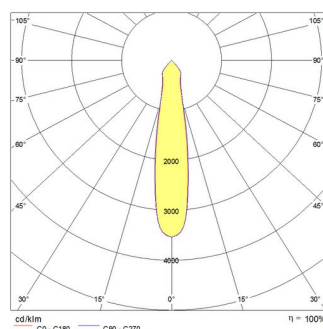

PHOTOMETRIC DATA