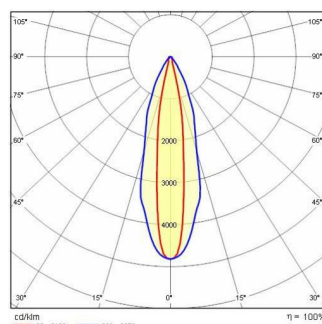

SQUARE PRO 64/2 ELL

Part number	06269694
Lampholder:	LED
Light Source:	LED
Wattage:	550 W
Finish:	GR-94 / Metallic grey / Textured
Insulation class:	I
Degree of protection:	IP66
IK-J-xxIP:	IK07 3J xx5
CRI:	70
Kelvin:	4000
Optic:	ELLIPTICAL REFLECTOR
Optic Beam:	15°x30°
Lightsource lumen output:	74240 lm
Luminaire lumen output:	67906 lm
L:	L80
B:	B10
Lifetime:	108000 h
Ta MIN luminaire:	-40°
Ta MAX luminaire:	50°
ULR:	0%
IPEA* (Street Lighting):	A+
IPEA* (Area Lighting):	A3+
IPEA* (Cycle/Pedestrian Lighting):	A++
IPEA* (Green Areas):	A++
IPEA* (Historical Areas):	A5+
Luminous Intensity Class:	G*6

Description

LED floodlight with superior output for interior and exterior professional lighting of large areas and sports' facilities, comprising of:

- Die-cast aluminium housing chemically pre-treated and painted with polyester powder coating
- Optical unit comprising of lenses especially designed for a maximum performance and light distribution. The lenses are made of a specific optical polycarbonate which ensures the best available transmittance combined with the maximum achievable resistance to UV rays and heat
- Elliptical lens
- Anti-aging silicone gasket
- Built-in electrical connection box with aluminium cover
- Waterproof cable gland M25x1.5 for cables Ø 9- Ø 16 mm
- Light beam obtained by the combination of multiple LED modules
- Colour rendering index Ra > 70
- Stainless steel external screws
- Steel bracket, hot galvanised and painted in polyester powder
- Graduated goniometer for aiming purposes
- The SQUARE PRO output includes the losses of the power unit
- To feed the SQUARE PRO only use the supply groups supplied as accessories
- Photometric data measure according to UNI EN 13032-4 and IES LM-79-08

Photometric data

Technical drawings

CONTROL GEAR

SQUARE PRO 64/2

14473401
Drivers unit 600 W - 1,4 A - 2CH - 220-240 V 50/60 Hz

14473894
Drivers box 600 W - 1,4 A - 2CH - 220-240 V 50/60 Hz

14473994
Drivers box 600 W 1,4A-2CH-DIM DALI