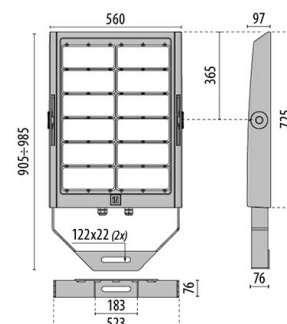

SQUARE PRO 64/2 ELL

Part number	06269694
Lampholder:	LED
Light Source:	LED
Wattage:	550 W
Finish:	GR-94 / Metallic grey / Textured
Insulation class:	I
Degree of protection:	IP66
IK-J-xxIP:	IK07 3J xx5
CRI:	70
Kelvin:	4000
Optic:	ELLIPTICAL REFLECTOR
Optic Beam:	15°x30°
Lightsource lumen output:	74240 lm
Luminaire lumen output:	67906 lm
L:	L80
B:	B10
Lifetime:	108000 h
Ta MIN luminaire:	-40°
Ta MAX luminaire:	50°
ULR:	0%
IPEA* (Street Lighting):	A+
IPEA* (Area Lighting):	A3+
IPEA* (Cycle/Pedestrian Lighting):	A++
IPEA* (Green Areas):	A++
IPEA* (Historical Areas):	A5+
Luminous Intensity Class:	G*6

Description

LED floodlight with superior output for interior and exterior professional lighting of large areas and sports' facilities, comprising of:

- Die-cast aluminium housing chemically pre-treated and painted with polyester powder coating
- Optical unit comprising of lenses especially designed for a maximum performance and light distribution. The lenses are made of a specific optical polycarbonate which ensures the best available transmittance combined with the maximum achievable resistance to UV rays and heat
- Elliptical lens
- Anti-aging silicone gasket
- Built-in electrical connection box with aluminium cover
- Waterproof cable gland M25x1.5 for cables Ø 9- Ø 16 mm
- Light beam obtained by the combination of multiple LED modules
- Colour rendering index Ra > 70
- Stainless steel external screws
- Steel bracket, hot galvanised and painted in polyester powder
- Graduated goniometer for aiming purposes
- The SQUARE PRO output includes the losses of the power unit
- To feed the SQUARE PRO only use the supply groups supplied as accessories
- Photometric data measure according to UNI EN 13032-4 and IES LM-79-08

Photometric data

Technical drawings

CONTROL GEAR

SQUARE PRO 64/2

14473401
Drivers unit 600 W - 1,4 A - 2CH - 220-240 V 50/60 Hz

14473894
Drivers box 600 W - 1,4 A - 2CH - 220-240 V 50/60 Hz

14473994
Drivers box 600 W 1,4A-2CH-DIM DALI