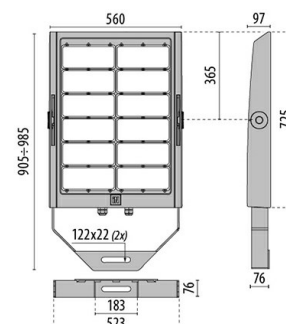

SQUARE PRO 96/4 ELL

Part number	06283994
Lampholder:	LED
Light Source:	LED
Wattage:	1066 W
Finish:	GR-94 / Metallic grey / Textured
Insulation class:	I
Degree of protection:	IP66
IK-J-xxIP:	IK07 3J xx5
CRI:	70
Kelvin:	4000
Optic:	ELLIPTICAL REFLECTOR
Optic Beam:	15°x30°
Lightsource lumen output:	138086 lm
Luminaire lumen output:	114823 lm
L:	L80
B:	B10
Lifetime:	44000 h
Ta MIN luminaire:	-40°
Ta MAX luminaire:	30°
ULR:	0%
IPEA* (Street Lighting):	B
IPEA* (Area Lighting):	A++
IPEA* (Cycle/Pedestrian Lighting):	A
IPEA* (Green Areas):	A
IPEA* (Historical Areas):	A3+
Luminous Intensity Class:	G*6

Description

- LED floodlight with superior output for interior and exterior professional lighting of large areas and sports' facilities, comprising of:
- Die-cast aluminium housing chemically pre-treated and painted with polyester powder coating
 - Optical unit comprising of lenses especially designed for a maximum performance and light distribution. The lenses are made of a specific optical polycarbonate which ensures the best available transmittance combined with the maximum achievable resistance to UV rays and heat
 - Elliptical lens
 - Anti-aging silicone gasket
 - Built-in electrical connection box with aluminium cover
 - Waterproof cable gland M25x1.5 for cables Ø 9- Ø 16 mm
 - Light beam obtained by the combination of multiple LED modules
 - Colour rendering index Ra > 70
 - Stainless steel external screws
 - Steel bracket, hot galvanised and painted in polyester powder
 - Graduated goniometer for aiming purposes
 - The SQUARE PRO output includes the losses of the power unit
 - To feed the SQUARE PRO only use the supply groups supplied as accessories
 - Photometric data measure according to UNI EN 13032-4 and IES LM-79-08

Photometric data

Technical drawings

CONTROL GEAR

SQUARE PRO 96/4

14475901
Drivers unit 1100 W 1,8 A - 4CH - 220-
240 V 50/60 Hz

14476094
Drivers box 1100 W - 1,8 A - 4CH - 220-
240 V 50/60 Hz

310988
Drivers box 1100 W 1,8A-4CH-DIM DALI