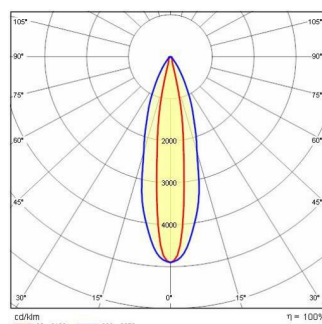

SQUARE PRO 96/4 ELL

Part number	06283994
Lampholder:	LED
Light Source:	LED
Wattage:	1066 W
Finish:	GR-94 / Metallic grey / Textured
Insulation class:	I
Degree of protection:	IP66
IK-J-xxIP:	IK07 3J xx5
CRI:	70
Kelvin:	4000
Optic:	ELLIPTICAL REFLECTOR
Optic Beam:	15°x30°
Lightsource lumen output:	138086 lm
Luminaire lumen output:	114823 lm
L:	L80
B:	B10
Lifetime:	44000 h
Ta MIN luminaire:	-40°
Ta MAX luminaire:	30°
ULR:	0%
IPEA* (Street Lighting):	B
IPEA* (Area Lighting):	A++
IPEA* (Cycle/Pedestrian Lighting):	A
IPEA* (Green Areas):	A
IPEA* (Historical Areas):	A3+
Luminous Intensity Class:	G*6

Description

- LED floodlight with superior output for interior and exterior professional lighting of large areas and sports' facilities, comprising of:
- Die-cast aluminium housing chemically pre-treated and painted with polyester powder coating
 - Optical unit comprising of lenses especially designed for a maximum performance and light distribution. The lenses are made of a specific optical polycarbonate which ensures the best available transmittance combined with the maximum achievable resistance to UV rays and heat
 - Elliptical lens
 - Anti-aging silicone gasket
 - Built-in electrical connection box with aluminium cover
 - Waterproof cable gland M25x1.5 for cables Ø 9- Ø 16 mm
 - Light beam obtained by the combination of multiple LED modules
 - Colour rendering index Ra > 70
 - Stainless steel external screws
 - Steel bracket, hot galvanised and painted in polyester powder
 - Graduated goniometer for aiming purposes
 - The SQUARE PRO output includes the losses of the power unit
 - To feed the SQUARE PRO only use the supply groups supplied as accessories
 - Photometric data measure according to UNI EN 13032-4 and IES LM-79-08

Photometric data

Technical drawings

CONTROL GEAR

SQUARE PRO 96/4

14475901
Drivers unit 1100 W 1,8 A - 4CH - 220-
240 V 50/60 Hz

14476094
Drivers box 1100 W - 1,8 A - 4CH - 220-
240 V 50/60 Hz

310988
Drivers box 1100 W 1,8A-4CH-DIM DALI