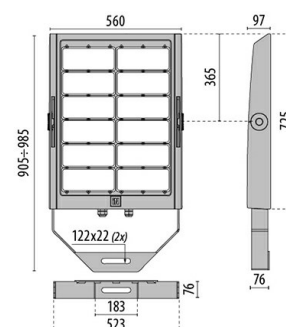

SQUARE PRO 96/4 A/I

Part number	06284894
Lampholder:	LED
Light Source:	LED
Wattage:	1105 W
Finish:	GR-94 / Metallic grey / Textured
Insulation class:	I
Degree of protection:	IP66
IK-J-xxIP:	IK07 3J xx5
CRI:	90
Kelvin:	5700
Optic:	ASYMMETRIC INTENSIVE REFLECTOR
Lightsource lumen output:	119040 lm
Luminaire lumen output:	96807 lm
L:	L80
B:	B10
Lifetime:	44000 h
Ta MIN luminaire:	-40°
Ta MAX luminaire:	30°
ULR:	0%
IPEA* (Area Lighting):	B
IPEA* (Cycle/Pedestrian Lighting):	C
IPEA* (Green Areas):	C
IPEA* (Historical Areas):	A

Description

LED floodlight with superior output for interior and exterior professional lighting of large areas and sports' facilities, comprising of:

- Die-cast aluminium housing chemically pre-treated and painted with polyester powder coating
- Optical unit comprising of lenses especially designed for a maximum performance and light distribution. The lenses are made of a specific optical polycarbonate which ensures the best available transmittance combined with the maximum achievable resistance to UV rays and heat
- Asymmetrical optic
- Anti-aging silicone gasket
- Built-in electrical connection box with aluminium cover
- Waterproof cable gland M25x1.5 for cables Ø 9- Ø 16 mm
- Light beam obtained by the combination of multiple LED modules
- Colour rendering index Ra > 90
- Stainless steel external screws
- Steel bracket, hot galvanised and painted in polyester powder
- Graduated goniometer for aiming purposes
- The SQUARE PRO output includes the losses of the power unit
- To feed the SQUARE PRO only use the supply groups supplied as accessories
- Photometric data measure according to UNI EN 13032-4 and IES LM-79-08

Photometric data

Technical drawings

CONTROL GEAR

SQUARE PRO 96/4

14475901
Drivers unit 1100 W 1,8 A - 4CH - 220-
240 V 50/60 Hz

14476094
Drivers box 1100 W - 1,8 A - 4CH - 220-
240 V 50/60 Hz

310988
Drivers box 1100 W 1,8A-4CH-DIM DALI