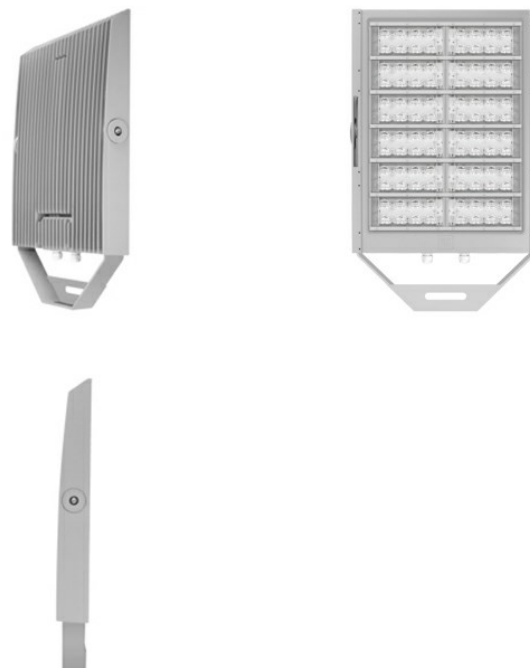

SQUARE PRO 96/4 A/I

Part number	06284894
Lampholder:	LED
Light Source:	LED
Wattage:	1105 W
Finish:	GR-94 / Metallic grey / Textured
Insulation class:	I
Degree of protection:	IP66
IK-J-xxIP:	IK07 3J xx5
CRI:	90
Kelvin:	5700
Optic:	ASYMMETRIC INTENSIVE REFLECTOR
Lightsource lumen output:	119040 lm
Luminaire lumen output:	96807 lm
L:	L80
B:	B10
Lifetime:	44000 h
Ta MIN luminaire:	-40°
Ta MAX luminaire:	30°
ULR:	0%
IPEA* (Area Lighting):	B
IPEA* (Cycle/Pedestrian Lighting):	C
IPEA* (Green Areas):	C
IPEA* (Historical Areas):	A

Description

LED floodlight with superior output for interior and exterior professional lighting of large areas and sports' facilities, comprising of:

- Die-cast aluminium housing chemically pre-treated and painted with polyester powder coating
- Optical unit comprising of lenses especially designed for a maximum performance and light distribution. The lenses are made of a specific optical polycarbonate which ensures the best available transmittance combined with the maximum achievable resistance to UV rays and heat
- Asymmetrical optic
- Anti-aging silicone gasket
- Built-in electrical connection box with aluminium cover
- Waterproof cable gland M25x1.5 for cables Ø 9- Ø 16 mm
- Light beam obtained by the combination of multiple LED modules
- Colour rendering index Ra > 90
- Stainless steel external screws
- Steel bracket, hot galvanised and painted in polyester powder
- Graduated goniometer for aiming purposes
- The SQUARE PRO output includes the losses of the power unit
- To feed the SQUARE PRO only use the supply groups supplied as accessories
- Photometric data measure according to UNI EN 13032-4 and IES LM-79-08

Photometric data

Technical drawings

CONTROL GEAR

SQUARE PRO 96/4

14475901
Drivers unit 1100 W 1,8 A - 4CH - 220-
240 V 50/60 Hz

14476094
Drivers box 1100 W - 1,8 A - 4CH - 220-
240 V 50/60 Hz

310988
Drivers box 1100 W 1,8A-4CH-DIM DALI