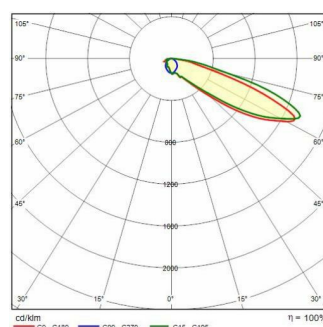

Photometric data