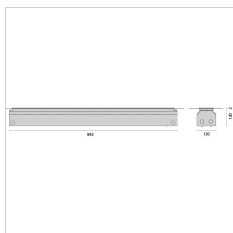

STRIP SQUARE+ INGROUND 800

Part number	3109363
Lampholder:	LED
Light source:	LED
Wattage:	20.5 W
Finish:	GR-11 / Anodised grey / Matt
Insulation class:	I
Degree of protection:	IP67
IK-J-xxIP:	IK10 20J xx9
CRI:	80
Kelvin:	3000
Power factor / COS Φ:	>0.9
Lightsource lumen output:	3000 lm
Luminaire lumen output:	2001 lm
L:	L80
B:	B10
Lifetime:	60000 h
Classification of recessed luminaires:	A1 A2 A3 A4 A5
Glass temperature (°C):	35
Ta MIN luminaire (°C):	-25
Ta MAX luminaire (°C):	45

Description

- Recessed inground luminaire for interior and exterior use comprising:
- Extruded anodised aluminium housing
 - Tempered glass diffuser, screen-printed inside
 - Die-cast aluminium end caps, painted
 - Anti-ageing silicone gasket
 - QUICK versions are supplied complete with IP rated connection box suitable for through wiring for Ø 5 mm to Ø 13 mm cables
 - Stainless steel locking screws
 - Aluminium gear tray for high heat dissipation of components
 - Built-in driver
 - Recessed box to be ordered separately
 - Through-wiring designed
 - Photometric data measure according to UNI EN 13032-4 and IES LM-79-08

Photometric data

Technical drawings

MANDATORY ACCESSORIES

STRIP SQUARE+ INGROUND

310423
Recessed fixing kit L 842 mm