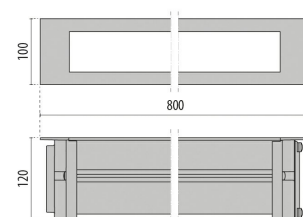

STRIP SQUARE+ INGROUND 800

Part number	3109363
Lampholder:	LED
Light source:	LED
Wattage:	20.5 W
Finish:	GR-11 / Anodised grey / Matt
Insulation class:	I
Degree of protection:	IP67
IK-J-xxIP:	IK10 20J xx9
CRI:	80
Kelvin:	3000
Power factor / COS Φ:	>0.9
Lightsource lumen output:	3000 lm
Luminaire lumen output:	2001 lm
L:	L80
B:	B10
Lifetime:	60000 h
Classification of recessed luminaires:	A1 A2 A3 A4 A5
Glass temperature (°C):	35
Ta MIN luminaire (°C):	-25
Ta MAX luminaire (°C):	45

Description

- Recessed inground luminaire for interior and exterior use comprising:
- Extruded anodised aluminium housing
 - Tempered glass diffuser, screen-printed inside
 - Die-cast aluminium end caps, painted
 - Anti-ageing silicone gasket
 - QUICK versions are supplied complete with IP rated connection box suitable for through wiring for Ø 5 mm to Ø 13 mm cables
 - Stainless steel locking screws
 - Aluminium gear tray for high heat dissipation of components
 - Built-in driver
 - Recessed box to be ordered separately
 - Through-wiring designed
 - Photometric data measure according to UNI EN 13032-4 and IES LM-79-08

Photometric data

Technical drawings

MANDATORY ACCESSORIES

STRIP SQUARE+ INGROUND

310423
Recessed fixing kit L 842 mm