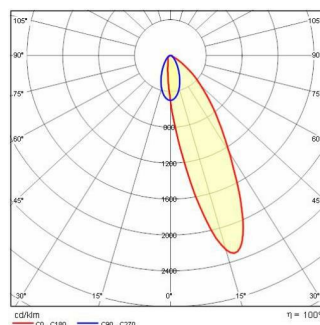

Photometric data