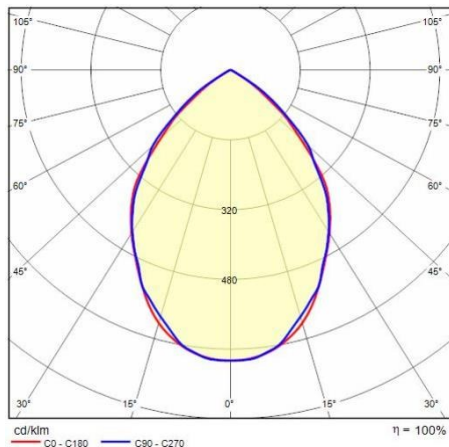

Photometric data